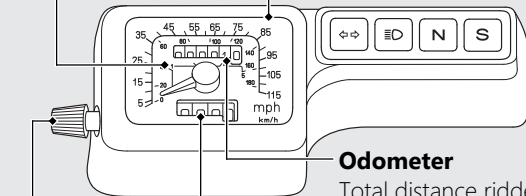

Instruments

Gear range indicator

Shows proper speed range for each gear.

Speedometer

This shows your speed in miles per hour.

Tripmeter reset knob

Odometer

Total distance ridden.
Odometer and Tripmeter read in miles.

Tripmeter

Distance ridden since you last reset the meter. (Turn the tripmeter reset knob as shown to reset to zero (0)).