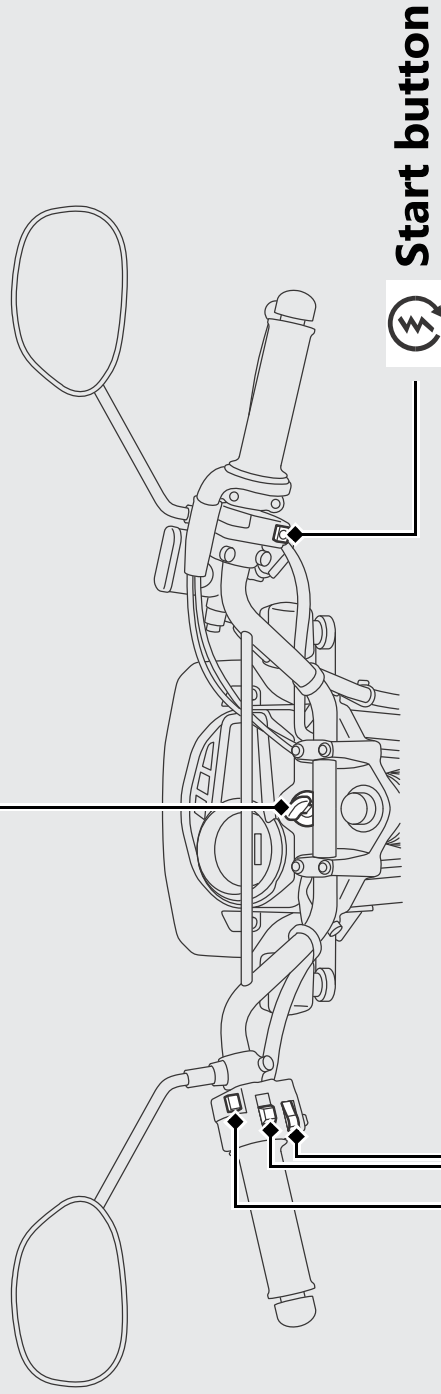

Switches

 **Horn button**

 **Turn signal switch**

 Pressing the switch turns the turn signal off.

Headlight dimmer switch

-  : High beam
-  : Low beam