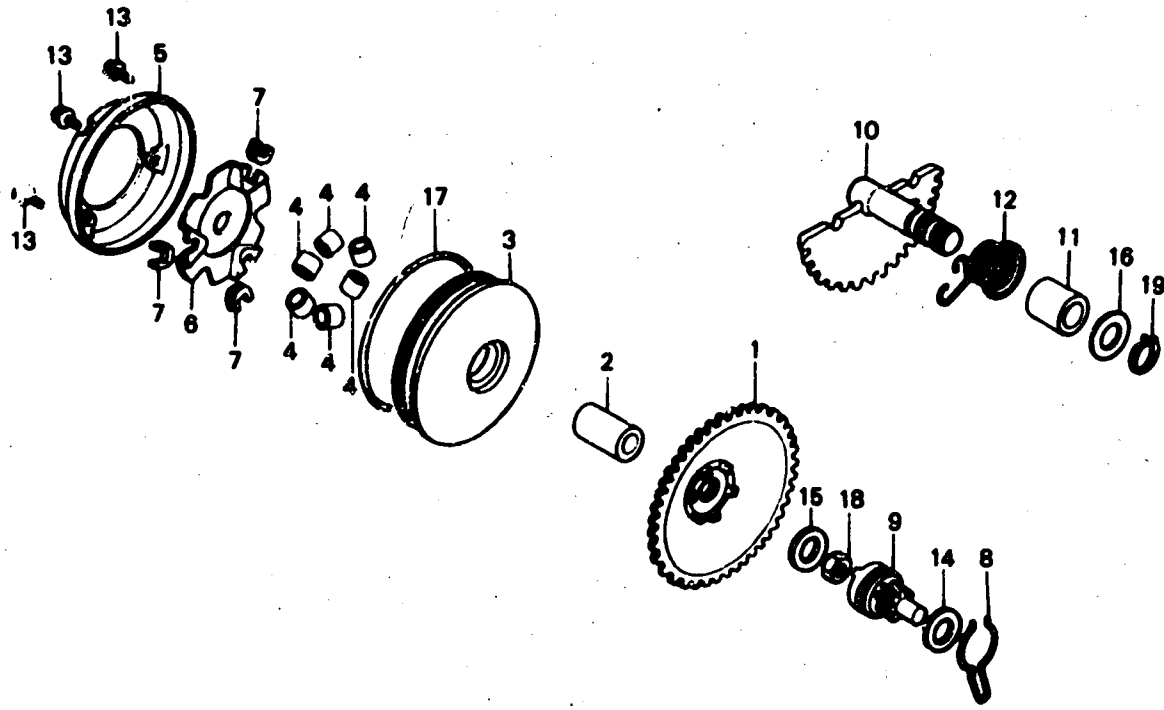

D 8

E-6

**Drive face
Kick starter spindle**

GY18 - E0600

Service item	F.R.T.	Ref. No.	Part No.	Description	Reqd No.		Serial No.	Area Code
					M	SM		
		11	28253-GN2-601	BUSH, KICK SPINDLE	1	1		
		12	28281-GN2-602	SPRING, KICK RETURN (CHUO HATSUJO)	1	1		
		13	90005-187-000	BOLT, FLANGE, 4X10	3	3		
		14	90412-329-000	WASHER, THRUST, 10 MM	1	1		
		15	90426-GW0-730	WASHER, SPECIAL, 10MM	1	1		
		16	90451-GN2-600	WASHER, KICK SPINDLE	1	1		
		17	91302-187-000	O-RING, 78X2 5	1	1		
		18	94002-10200-0S	NUT, HEX., 10 MM	1	1		
		19	94511-14000	CIRCLIP, EXTERNAL, 14 MM	1	1		