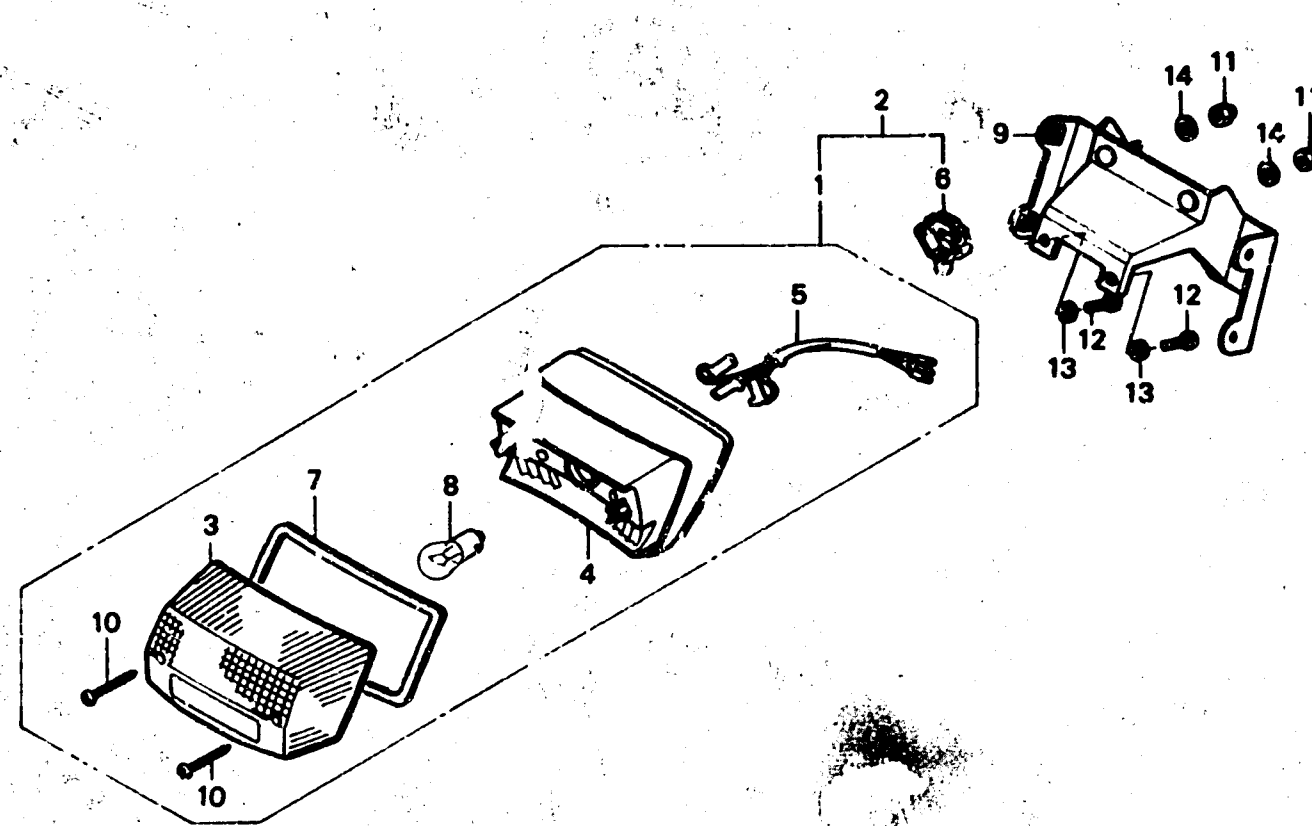

H14

F-19

Taillight

F.R.

GY18 - F1900

Service item	F.R.T.	Ref. No.	Part No.	Description	Repr. P.o.		Serial No.	Area Code
					SA50	SM		
TAILLIGHT UNIT	0.4	1	33701-GY1-900	TAILLIGHT UNIT	1	1		-B, E, F, H, PO
● BASE COMP., TAILLIGHT		2	33701-GY1-960	TAILLIGHT UNIT (12V 21/5W)	1	-		-IT
● CORD COMP., TAILLIGHT		3	33702-GJ3-691	LENS, TAILLIGHT	1	-		-IT
● STAY, TAILLIGHT			33702-GJ4-711	LENS, TAILLIGHT	1	1		-B, E, F, H, PO
BULB	0.1	4	33703-GJ4-711	BASE COMP., TAILLIGHT	1	-		-IT
			33703-GY1-900	BASE COMP., TAILLIGHT	1	1		-B, E, F, H, PO
		5	33705-GJ4-711	CORD COMP., TAILLIGHT	1	-		-IT
			33705-GY1-900	CORD COMP., TAILLIGHT	1	1		-B, E, F, H, PO
		6	33706-GY1-900	COVER, TAILLIGHT CORD	1	1		
		7	33709-GJ4-711	PACKING TAILLIGHT	1	1		
		8	34911-634-611	BULB (12V 21/5W) (ECE)	1	1		
		9	50357-GY1-900	STAY, TAILLIGHT	1	1		
		10	90105-GJ4-711	SCREW, TAPPING, 3.5X35	2	2		
		11	90201-415-000	NUT, CAP, 6 MM	2	2		
		12	93500-05012-0H	SCREW, PAN, 5X12	2	2		