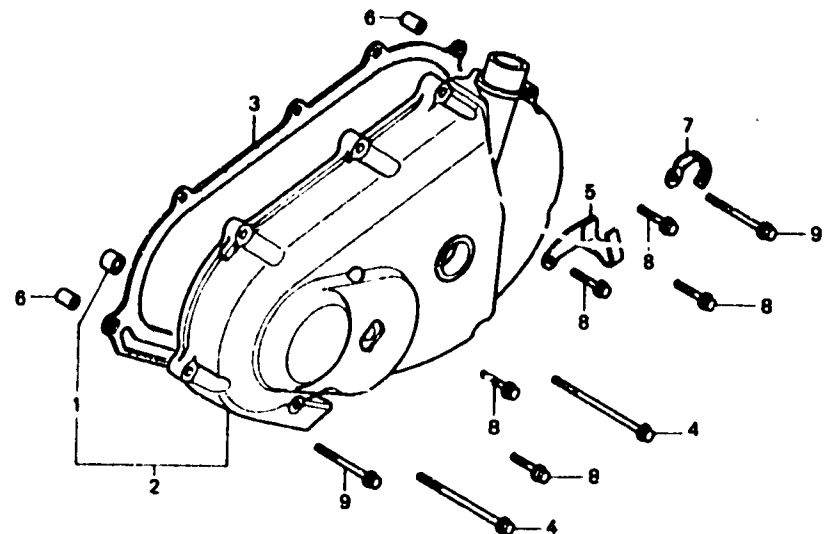

LEFT CRANKCASE COVER

GZ44-E0500

DRIVE FACE

GZ44-E0600

CONTENTS

TITLE	GRID	PAGE
AIR CLEANER	C10	39
BATTERY	C10	38
BODY COVER	C3	25
CARBURETOR	B8	17
CAUTION LABEL	D4	51
CENTER COVER	C3	24
CRANKCASE	B6	13
CRANKSHAFT	B7	15
CYLINDER	B1	3
DRIVE FACE	B3	7
DRIVEN FACE	B4	9
EXHAUST MUFFLER	C11	41
FAN COVER	B1	2
FRAME BODY	D3	49
FRONT BRAKE PANEL	C6	30
FRONT COVER	C2	23
FRONT FORK	C4	27
FRONT WHEEL	C6	31
FUEL TANK	C8	35
GASKET KIT	B9	19
GENERATOR	B2	4
HANDLE COVER	C2	22
LEFT CRANKCASE COVER	B3	6
MARK	D5	52
OIL TANK	C9	37
PEDAL	C12	42
REAR BRAKE PANEL	C7	32
REAR CUSHION	D2	46
REAR FENDER	D2	47
REAR WHEEL	C7	33
SEAT	C8	34
STARTING MOTOR	B2	5
STEP	C12	43
SWING ARM	D1	45
SWITCH	C1	20
TOOLS	D4	50
TRANSMISSION	B5	11
WIRE HARNESS	D3	48

EZ90 '91

Ref. No.	BLOCK NO. DESCRIPTION	E-5	ENGINE SERIAL NUMBER		QTY REQ	PART NUMBER	HONDA CODE
			FROM	TO			
1	BUSH, 8X12X6				1	11205-GW3-003	3444023
2	COVER COMP., L. CRANKCASE SIDE				1	11340-GZ4-670	3444072
3	GASKET, L. CRANKCASE COVER				1	11395-GZ4-670	3444106
4	BOLT, FLANGE, 6X43				2	90035-KG8-900	3452919
5	CLAMPER, RR. BRAKE CABLE				1	90357-GZ4-670	3453651
6	PIN, DGWEL, 8X12				2	90702-G86-910	2390854
7	CLIP, 2X60				1	91410-679-000	0840215
8	BOLT, FLANGE, 6X25				5	96001-06025-00	2105989
9	BOLT, FLANGE, 6X35				2	96001-06035-00	2112209