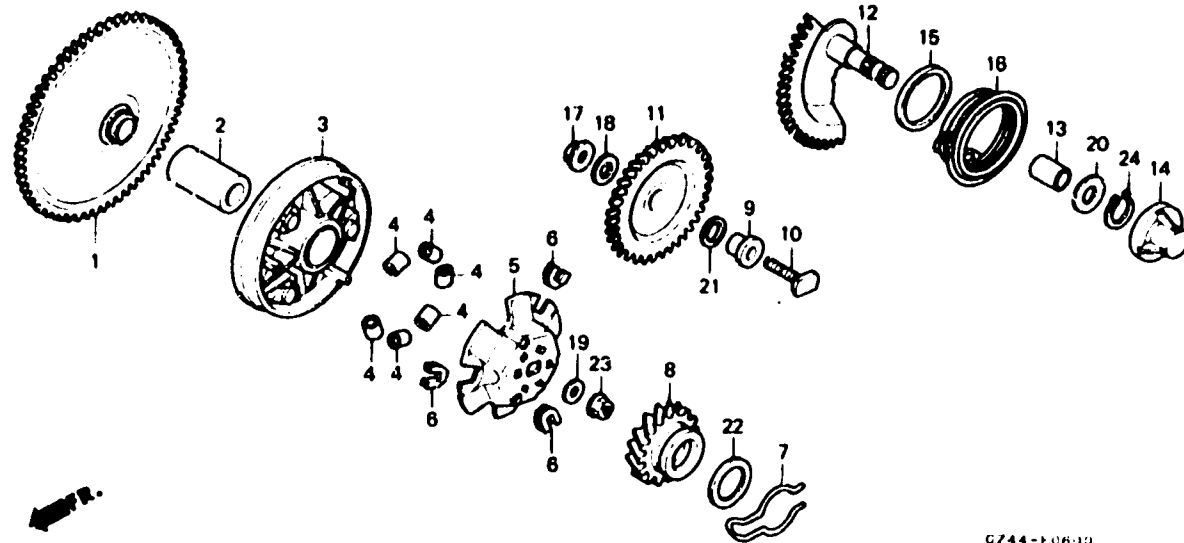

DRIVE FACE

GZ44-E0600

CONTENTS

TITLE	GRID	PAGE
AIR CLEANER	C10	39
BATTERY	C10	38
BODY COVER	C3	25
CARBURETOR	B8	17
CAUTION LABEL	D4	51
CENTER COVER	C3	24
CRANKCASE	B6	13
CRANKSHAFT	B7	15
CYLINDER	B1	3
DRIVE FACE	B3	7
DRIVEN FACE	B4	9
EXHAUST MUFFLER	C11	41
FAN COVER	B1	2
FRAME BODY	D3	49
FRONT BRAKE PANEL	C6	30
FRONT COVER	C2	23
FRONT FORK	C4	27
FRONT WHEEL	C6	31
FUEL TANK	C8	35
GASKET KIT	B9	19
GENERATOR	B2	4
HANDLE COVER	C2	22
LEFT CRANKCASE COVER	B3	6
MARK	D5	52
OIL TANK	C9	37
PEDAL	C12	42
REAR BRAKE PANEL	C7	32
REAR CUSHION	D2	46
REAR FENDER	D2	47
REAR WHEEL	C7	33
SEAT	C8	34
STARTING MOTOR	B2	5
STEP	C12	43
SWING ARM	D1	45
SWITCH	C1	20
TOOLS	D4	50
TRANSMISSION	B5	11
WIRE HARNESS	D3	48

EZ90 '91

Ref. No.	BLOCK NO. DESCRIPTION	E-5	ENGINE SERIAL NUMBER		QTY REQ	PART NUMBER	HONDA CODE
			FROM	TO			
1	BUSH, 8X12X6				1	11205-GW3-003	3444023
2	COVER COMP., L. CRANKCASE SIDE				1	11340-GZ4-670	3444072
3	GASKET, L. CRANKCASE COVER				1	11395-GZ4-670	3444106
4	BOLT, FLANGE, 6X43				2	90035-KG8-900	3452919
5	CLAMPER, RR. BRAKE CABLE				1	90357-GZ4-670	3453651
6	PIN, DGWEL, 8X12				2	90702-G86-910	2390854
7	CLIP, 2X60				1	91410-679-000	0840215
8	BOLT, FLANGE, 6X25				5	96001-06025-00	2105989
9	BOLT, FLANGE, 6X35				2	96001-06035-00	2112209

EZ90 '91

Ref. No.	BLOCK NO. DESCRIPTION	E-6	ENGINE SERIAL NUMBER		QTY REQ	PART NUMBER	HONDA CODE
			FROM	TO			
1	FACE, DRIVE (6GT)				1	22102-GZ4-670	3446838
2	BOSS, DRIVE FACE				1	22105-GZ4-670	3446846
3	FACE COMP., MOVABLE DRIVE				1	22110-GZ4-670	3446853
4	ROLLER COMP., WEIGHT (WHITE)				6	22121-GZ4-670	3446887
5	PLATE, RAMP				1	22131-GZ4-670	3446895
6	PIECE, SLIDE				3	22132-GN3-000	3446911
7	SPRING, STARTER GEAR FRICTION				1	28223-GZ4-670	3447588
8	GEAR, KICK DRIVEN (18T)				1	28231-GZ4-670	3447596
9	COLLAR, KICK IDLE				1	28232-GZ4-670	3447604
10	SHAFT, KICK IDLE				1	28233-GZ4-670	3447612
11	GEAR COMP., STARTER IDLE (31T/14T)				1	28240-GZ4-670	3447620
12	SPINDLE COMP., KICK STARTER				1	28250-GZ4-670	3447638
13	BUSH, KICK SPINDLE				1	28253-GN2-601	2146181
14	CAP, KICK SPINDLE				1	28253-GZ4-670	3447646
15	COLLAR, KICK BOSS				1	28255-GS6-000	2886588
16	SPRING, KICK RETURN				1	28281-GZ4-670	3447653
17	NUT, FLANGE, 8MM				1	90309-KF0-003	1420231
18	WASHER, 8MM				1	90406-371-000	010094
19	WASHER, 10MM				1	90410-KR0-000	2306306
20	WASHER, KICK SPINDLE				1	90451-GN2-600	2147239