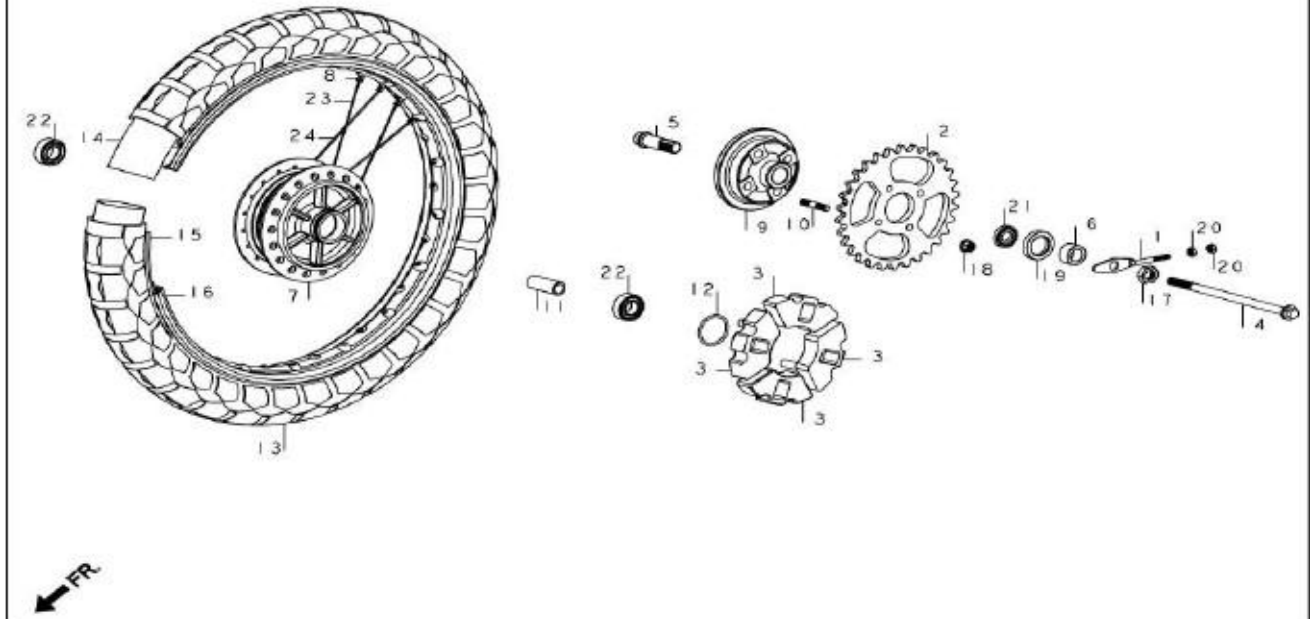

F-11
REAR WHEEL

Service Item	F.R.T.	BOM Of Group Number: F-11 Model :: CD Dawn (Apr, 2003)			
		Ref No.	Part Number	Description	Req.
AXLE,RR.WHEEL	0.2	21	96100-62030-10	BEARING, RADIAL BALL, 6203	1
SPROCKET, FINAL DRIVEN (42T)	0.7	22	96140-63010-10	BEARING, RADIAL BALL, 6301U	2
DAMPER, RR .WHEEL (ONE OR ALL)	--	23	97338-51179-10	SPOKE, A 9 X 169.5	18
COLLAR, RR. AXLE DISTANCE	--	24	97604-51178-10	SPOKE A9 X 169	18
BEARING, RADIAL BALL, 6301U (ADD 0.1 FOR EACH)	--				
SLEEVE, RR. WHEEL	0.5				
HUB, RR. WHEEL (NH-35M)	2.5				
FLANGE, FINAL DRIVEN	0.8				
TYRE, RR (2.75 X 18 - 6PR)	0.9				
RIM, WHEEL (1.60 X 18)	2.3				
BEARING, RADIAL BALL, 6203	0.6				