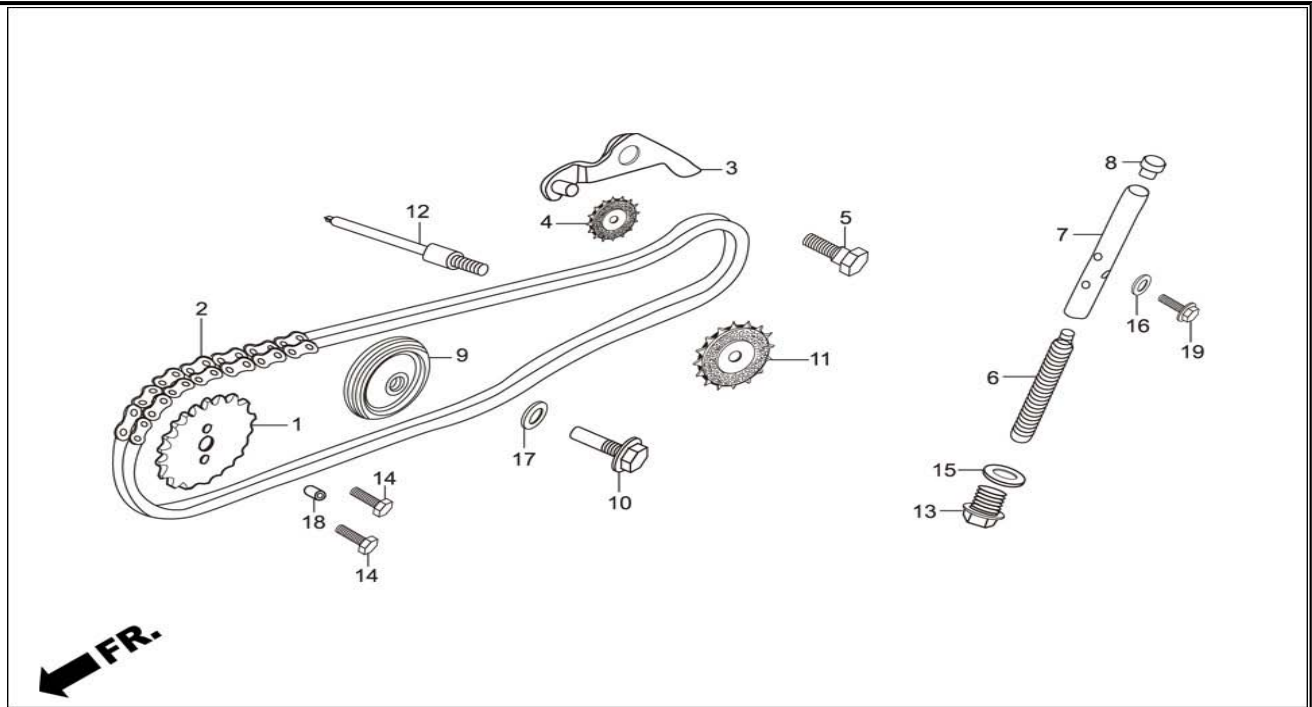

**E-4**  
CAM CHAIN TENSIONER

Service Item	F.R.T.	BOM Of Group Number: E-4 Model :: Passion PRO (Special Edition)			
		Ref No.	Part Number	Description	Req.
SPROCKET, CAM (28T)	0.4	1	14321-GB6-900	SPROCKET, CAM (28T)	1
ARM COMP., CAM CHAIN TENSIONER	--	3	14500-035-020	ARM COMP. ,CAM CHAIN TENSIONER	1
ROLLER, CAM CHAIN TENSIONER	--	4	14502-086-000R	ROLLER, CAM CHAIN TENSIONER	1
CHAIN, CAM	1.4	2	14401-178-000	CHAIN, CAM (84L)	1
PUSH ROD COM., TENSIONER	0.3	7	14550-GB0-910R	PUSH ROD, COMP., TENSIONER	1
ROLLER COM., CAM CHAIN GUIDE	1.0	9	14610-086-000R	ROLLER COMP., CAM CHAIN GUIDE	1
SPROCKET, CAM CHAIN GUIDE	1.6	11	14670-035-030L	SPROCKET, CAM CHAIN GUIDE	1
SPINDEL, CAM CHAIN GUIDE	--	12	14675-178-000	SPINDLE, CAM CHAIN GUIDE SPROCKET	1
		13	90081-035-000	BOLT, SEALING, 14 MM	1
		14	90083-KVH-900	BOLT, KNOCK, 5 MM	2
		15	90441-035-000	WASHER, SEALING, 14 MM	1
		16	90461-357-000	WASHER, SEALING, 12 MM	1
		17	90481-035-000	WASHER, 8 MM	1
		18	90702-GB6-910	PIN, DOWEL,8 X 12	1
		19	96001-06018-00	BOLT, FLANGE, 6 X 18	1