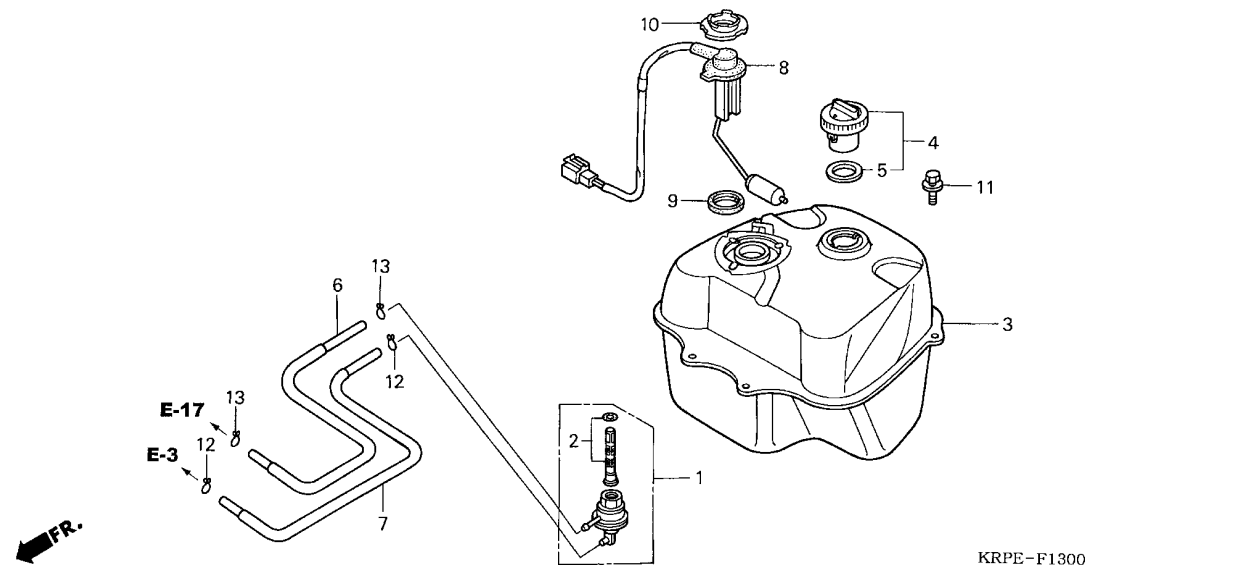

F-13

FUEL TANK

G 1

Service item	F.R.T.
COCK ASSY., FUEL	0.4
.FUEL UNIT	
.SCREEN SET, FUEL STRAINER	
TANK COMP., FUEL	0.5

KRPE-F1300

3

Ref. No.	Part No.	Description	Reqd. QTY	Serial No.	Parts catalogue code
			SCV100		
			3		
1	16950-KRP-980	COCK ASSY., FUEL	1		
2	16952-KRP-980	SCREEN SET, FUEL STRAINER ...	1		
3	17500-KPL-901	TANK COMP., FUEL	1		
4	17620-KRP-980	CAP COMP., FUEL FILLER	1		
5	17632-383-831	PACKING, FUEL FILLER CAP	1		
6	17683-KPL-900	TUBE COMP., FUEL	1		
7	17684-KPL-901	TUBE COMP., VACUUM	1		
8	37800-KPL-901	FUEL UNIT	1		
9	37801-GA7-700	PACKING, BASE	1		
10	37802-GA7-700	RETAINER, FUEL UNIT	1		
11	93404-06012-08	BOLT-WASHER, 6X12	4		
12	95002-02070	CLIP, TUBE (B7)	2		
13	95002-02080	CLIP, TUBE (B8)	2		