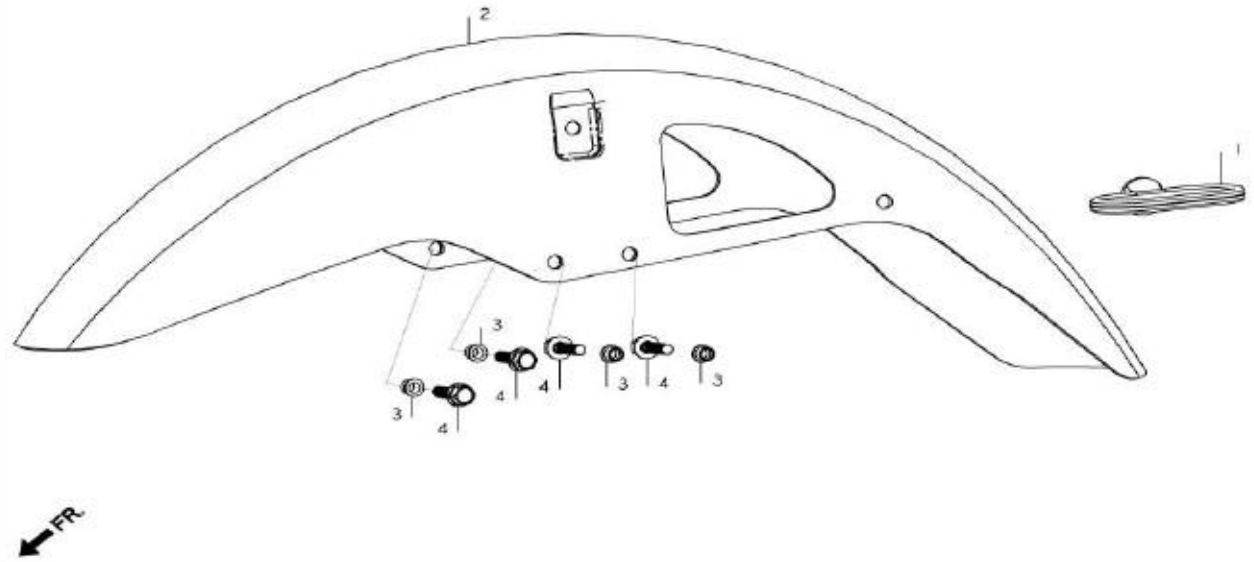

F-6
FENDER FRONT

Service Item	F.R.T.	BOM Of Group Number: F-6 Model :: Splendor (Dec, 1993)			
FENDER COMP., FRONT (HP.CANDY RED)	0.2	Ref No.	Part Number	Description	Req.
		1	45451-KCC-900	GUIDE, FR. FENDER CABLE	1
		2	61100-KCC-940ZA	FENDER COMP., FRONT (HP.CANDY RED)	1
			61100-KCC-830ZC	FENDER COMP., FRONT (CLOUD SILVER METALLIC)	1
			61100-KCC-830ZF	FENDER COMP., FRONT (CHILLI GREEN METALLIC)	1
			61100-KCC-830ZG	FENDER COMP., FRONT (TORNADO GREY METALLIC)	1
			61100-KCC-830ZJ	FENDER COMP., FRONT (CHAMPAGNE GOLD)	1
			61100-KCC-940ZB	FENDER COMP., FRONT (BLACK)	1
			61100-KCC-940ZW	FENDER COMP., FRONT (HI-GRANITE BLUE METALLIC)	1
			61100-KCC-940ZX	FENDER COMP., FRONT (BLAZE BLUE METALLIC)	1
			61100-KCC-940ZZ	FENDER COMP., FRONT (CANDY TAHITIAN BLUE)	1
		3	90122-463-770	COLLAR, UNDER COWL SETTING	4
		4	95701-06020-08	BOLT, FLANGE, 6 X 20	4