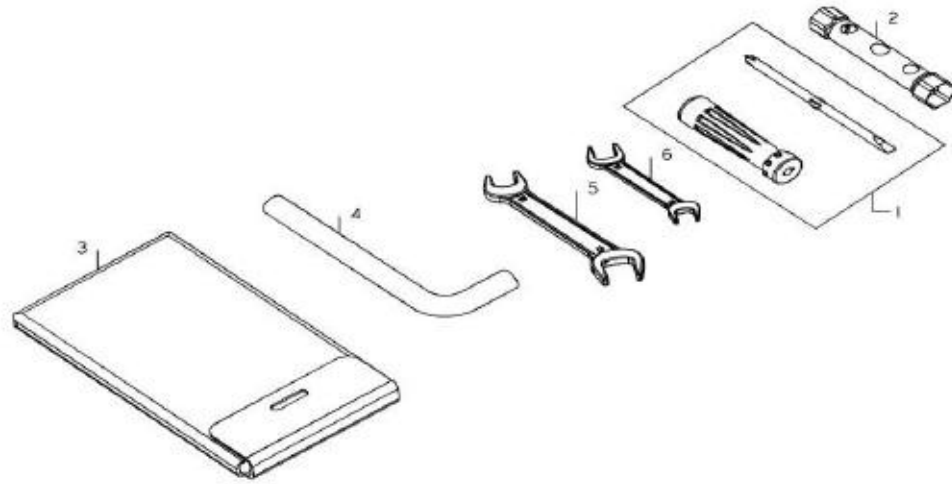

F-26
TOOLS

Service Item	F.R.T.	BOM Of Group Number: F-26 Model :: Splendor (Dec, 1993)			
TOOLS	--	Ref No.	Part Number	Description	Req.
		1	8910A-198-000	SCREW DRIVER WITH GRIP	1
		2	89215-KAG-910	BOX WRENCH, P16 X 14	1
		3	89216-KAG-910	BAG, TOOL	1
		4	89217-KAG-910	BAR HANDLE	1
		5	89218-KAG-910	SPANNER, 13 X 17	1
		6	99001-10120	SPANNER, 10 X 12	1