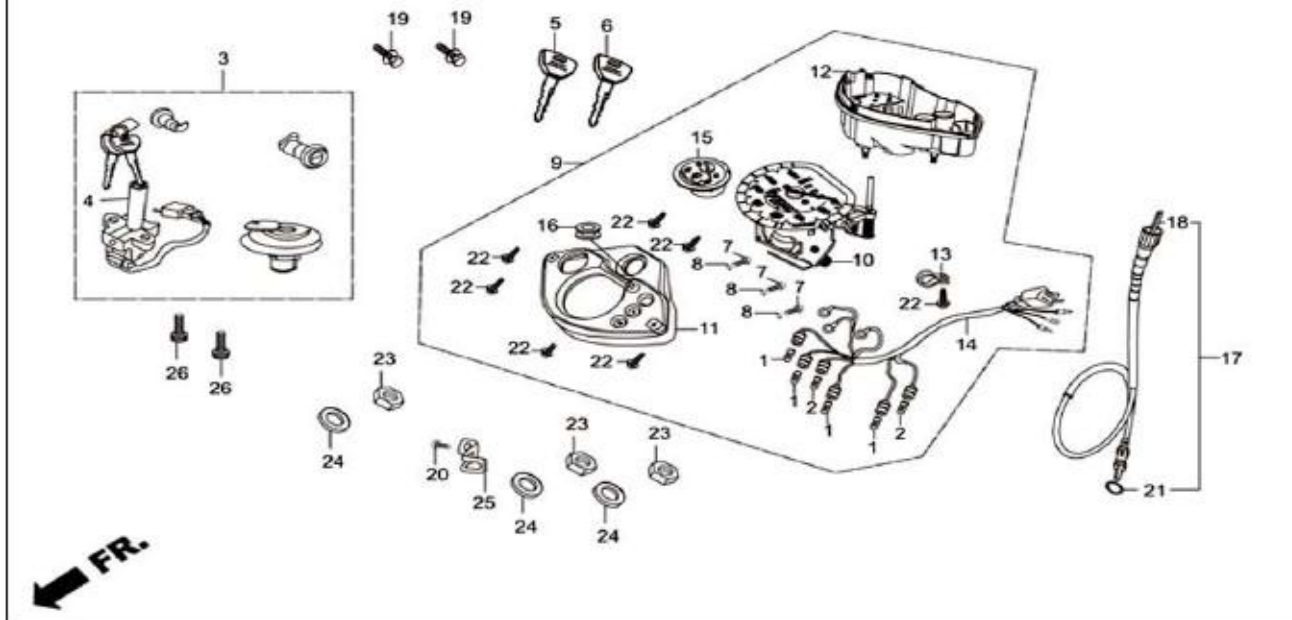

F-2  
SPEEDOMETER/CABLE/KEY SET

Service Item	F.R.T.	BOM Of Group Number: F-2 Model :: Splendor NXG (Mar, 2010)			
		Ref No.	Part Number	Description	Req.
*KEY SET	1.1	1	34908-KVE-900	BULB, WEDGE BASE T10 (12V - 1.7 W)	4
*SWITCH ASSY., COMB. & LOCK	0.4	2	34909-KVE-900	BULB, WEDGE BASE (12V - 3 W)	2
*SPEEDOMETER ASSY.	0.3	3	35010-KVH-850	KEY SET	1
*SPEEDOMETER COMP.	0.5	4	35100-KVH-850	SWITCH ASSY., COMB & LOCK	1
*CASE, UPPER ASSY	--	5	35121-KVH-850	KEY BLANK TYPE-1	1
*CASE, UNDER ASSY	--	6	35122-KVH-850	KEY BLANK TYPE-2	1
*SOCKET COMP.	--	7	35305-KE5-001	SCREW PAN 3 X 22	3
*CABLE COMP., SPEEDOMETER	--	8	35305-KE5-002	SPRING WASHER 3 MM	3
*CABLE, COMP., INNER	0.1	9	37100-KVH-760	METER ASSY., COMB	1
		10	37200-KVH-870	SPEEDOMETER COMP	1
		11	37211-KVH-760	CASE UPPER ASSY.,	1
		12	37212-KVH-901	CASE UNDER ASSY.	1
		13	37215-MB6-830	CLAMP	1
		14	37223-KVH-901	SOCKET COMP.	1
		15	37300-KVH-870	FUEL METER COMP.	1
		16	37312-KTC-901	GROMMET COMB . SW.	1
		17	44830-KVH-900	CABLE COMP. SPEEDOMETER	1
		18	44831-KVH-900	CABLE, INNER	1
		19	90107-GZ4-670	BOLT, BREAK OFF	2
		20	90109-MZ5-008	SCREW, TAPPING, 4 X 14	1