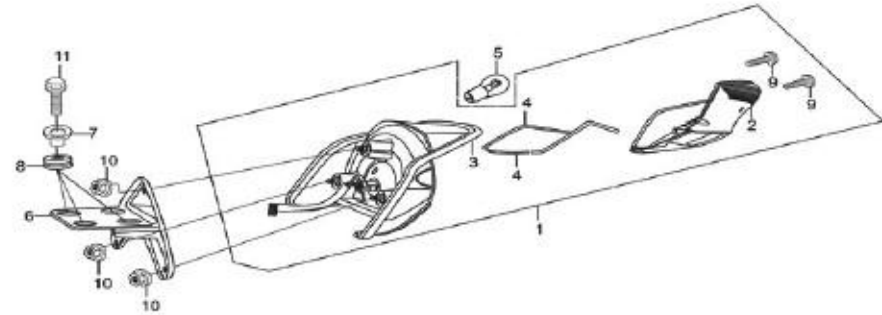

F-23
TAIL LIGHT

Service Item	F.R.T.	BOM Of Group Number: F-23 Model :: Splendor NXG (Mar, 2010)			
		Ref No.	Part Number	Description	Req.
UNIT, TAIL LIGHT	0.4	1	3370A-KVH-901	UNIT ASSY., TAIL	1
LENS, TAIL LIGHT	--	2	33703-KVH-900	LENS COMP., TAIL LIGHT	1
BASE COMP., RR.	--	3	33704-KVH-900	BASE COMP., TAIL LIGHT	1
BULB, TAIL LIGHT	0.1	4	33709-KVH-900	PACKING LENS	1
		5	34906-447-710	BULB, TAIL & STOP LIGHT (12V-21/5W)	1
		6	77245-KVH-900	STAY, TAIL LIGHT	1
		7	77247-KVH-900	COLLAR, TAIL LIGHT	4
		8	77248-KVH-900	RUBBER, TAIL LIGHT STAY MTG.	4
		9	93901-24480	SCREW, TAPPING, 4 X 16	2
		10	94050-06000	NUT, FLANGE, 6 MM	3
		11	95701-06025-00	BOLT, FLANGE, 6X 25	4