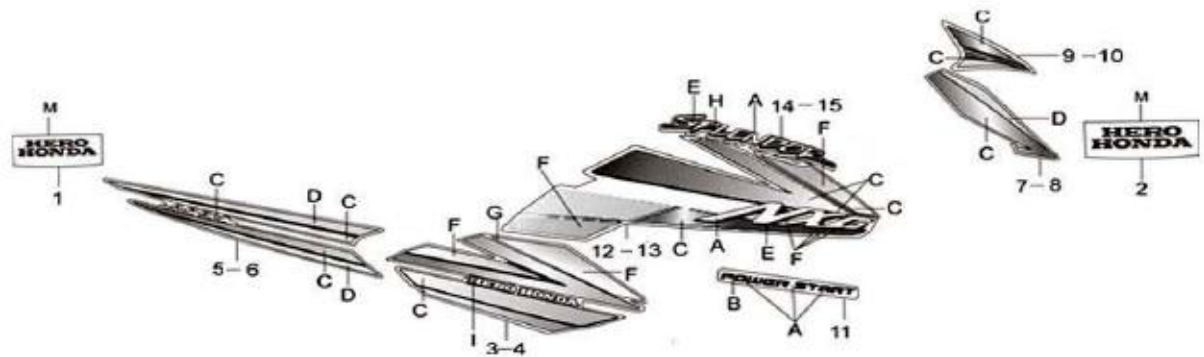

F-27-SELF  
STRIPES

Service Item

F.R.T.

BOM Of Group Number: F-27-SELF Model :: Splendor NXG (Mar, 2010)

Ref No.	Part Number	Description	Req.
12	86515-KVH-760ZA	STRIPE, A R. FUEL TANK (TYPE-1)	1
	86515-KVH-760ZB	STRIPE, A R. FUEL TANK (TYPE-2)	1
	86515-KVH-760ZC	STRIPE, A R. FUEL TANK (TYPE-3)	1
	86515-KVH-760ZE	STRIPE, A R. FUEL TANK (TYPE-4)	1
	86515-KVH-760ZF	STRIPE, A R. FUEL TANK (TYPE-5)	1
	86515-KVH-760ZG	STRIPE, A R. FUEL TANK (TYPE-6)	1

SPECIFIED COLOUR CHART FOR STRIPE A, RIGHT FUEL TANK							
SPECIFIED COLOUR TYPE	A	C	E	F	G	H	MAIN BODY COLOUR
1	NH-138 SHASHTA WHITE	NH-411M FORCE SILVER METALLIC	NH-1 BLACK	R-321 SPORTS RED	NH-1 BLACK	SHADOW GRAY	BLACK (NH-1) TYPE-1
2	NH-138 SHASHTA WHITE	NH-411M FORCE SILVER METALLIC	NH-1 BLACK	ENDURANCE VIOLET	NH-1 BLACK	SHADOW GRAY	BLACK (NH-1) TYPE-2
3	NH-138 SHASHTA WHITE	NH-411M FORCE SILVER METALLIC	NH-1 BLACK	REDDISH GRAY METALLIC	NH-1 BLACK	SHADOW GRAY	BLACK (NH-1) TYPE-3
4	NH-138 SHASHTA WHITE	NH-1 BLACK	NH-1 BLACK	GARY METALLIC	TRANSPARENT	SHADOW GRAY	FORCE SILVER ME. (NH-411M)
5	NH-138 SHASHTA WHITE	NH-411M FORCE SILVER METALLIC	NH-1 BLACK	LIGHT BLUE	PB-374M VIBRANT BLUE METALLIC	SHADOW GRAY	VIBRANT BLUE ME. (PB-374M)
6	NH-138 SHASHTA WHITE	NH-411M FORCE SILVER METALLIC	NH-1 BLACK	BRIGHT RED	R-195C CANDY BLAZING RED	SHADOW GRAY	CANDY BLAZING RED (R-195C)