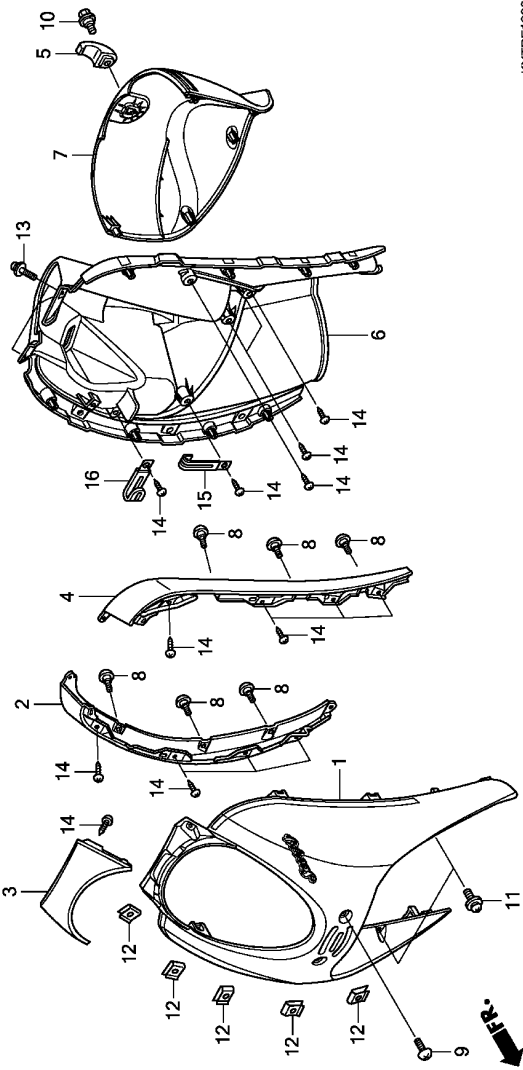

Ref. No.	L.O.N.	(Relative ref. Number)	Description	F.R.T.
1	4111E3		COVER, FRONT	0.3
2	4131M2		COVER, FRONT SIDE :RIGHT	0.3
3	3107B6		COVER, FRONT TOP	0.3
4	4131M3		COVER, FRONT SIDE :LEFT	0.3
4	4131V6		COVER, FRONT SIDE :BOTH	0.4
6	411150		PANEL, INNER	0.5
7	4131B3		BOX, INNER	0.4

KYTPF1200

Ref. No.	Part No.	Description	Reqd. QTY		Serial No.	Parts catalogue code
			ACD10	CSC SC		
1	64300-KYT-600ZA	COVER SET, FR. (WL)				
	TYPE5		1	1		
	64300-KYT-600ZB	*TYPE4*	1	1		
	64300-KYT-600ZC	*TYPE3*	1	1		
	64300-KYT-600ZD	*TYPE2*	1	1		
	64300-KYT-600ZE	*TYPE1*	1	1		
2	64420-KYT-900ZD	MOLDING, R. *YR304M*				
	ALMANDINE BROWN METALLIC		1	1		
3	64425-KYT-900ZD	COVER, FR. UPPER *YR304M*				
	ALMANDINE BROWN METALLIC		1	1		
4	64430-KYT-900ZD	MOLDING, L. *YR304M*				
	ALMANDINE BROWN METALLIC		1	1		
5	81132-GAH-000ZW	HOOK, LUGGAGE *NH1*				
BLACK		1	1		
6	81141-KYT-900ZE	COVER, INNER *YR301M*GLAMOUR				
	GOLD METALLIC		1	1		
	81141-KYT-900ZV	*NH196*				
ROSS WHITE		1	1		
7	81200-KYT-600ZA	COVER SET, INNER RACK(WL) *TYPE5*				
	TYPE5		1	1		
	81200-KYT-600ZB	*TYPE4*	1	1		
	81200-KYT-600ZC	*TYPE3*	1	1		
	81200-KYT-600ZD	*TYPE2*	1	1		
	81200-KYT-600ZE	*TYPE1*	1	1		
8	90104-KPH-900	SCREW, SPECIAL, 5MM				
		6	6		
9	90107-KPY-A00	BOLT, BODY COVER SETTING				
		2	2		