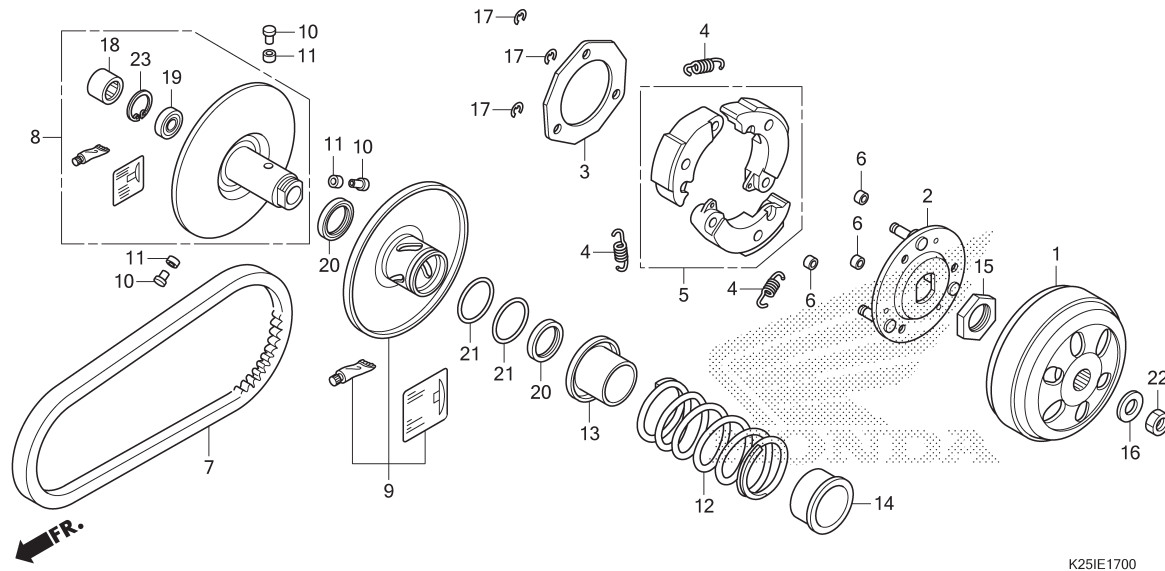

# E-17

# DRIVEN FACE

No. Ref.	No. Part	Deskripsi	Jumlah			No. Seri	Kode Parts Catalog
			BEAT PGM-FI (ACH110)				
			CBS(CBF) 2015(F)	STD(CSF) 2015(F)	ISS(CBT) 2015(F)		
19)	91009-KVY-961	BEARING, RADIAL BALL, 6902U (NK)	1	1	1		
20	91211-K44-V01	SEAL, DRIVEN FACE, 34X41X4 .	2	2	2		
21	91384-KVB-900	O-RING, 38.8X1.9 . . . . .	2	2	2		
22	94030-12200	NUT, HEX., 12MM . . . . .	1	1	1		
23	94520-28000	CIRCLIP, INTERNAL, 28MM . . . .	1	1	1		