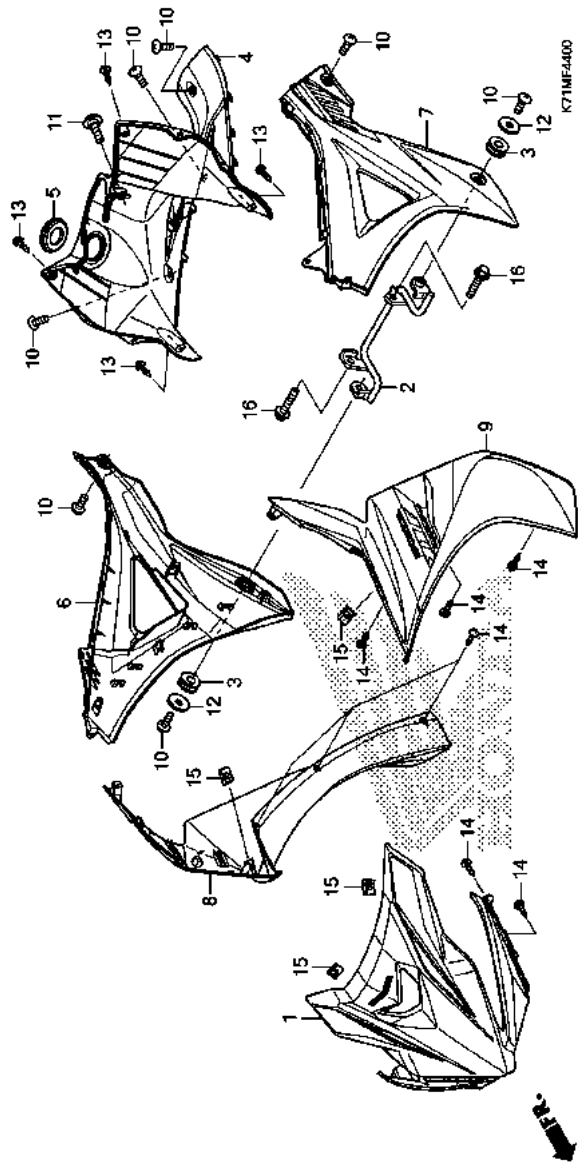

F-44

FRONT COVER/MAIN PIPE COVER

Ref. No.	Part No.	Description	Reqd. QTY			Serial No.	Parts catalogue code
			AFS110	MCS	MD		
			L	L	L		
11	90115-KW7-900	SCREW, VISOR SPECIAL SETTING	1	1			
12	90501-KST-920	WASHER, SEAT MOUNTING, 6MM	2	2			
13	93903-24480	SCREW, TAPPING, 4X16	4	4			
14	93903-34310	SCREW, TAPPING, 4X12	10	10			
15	90302-KMW-A00	NUT, SPRING, 4MM	4	4			
16	96001-06020-00	BOLT, FLANGE, 6X20	2	2			