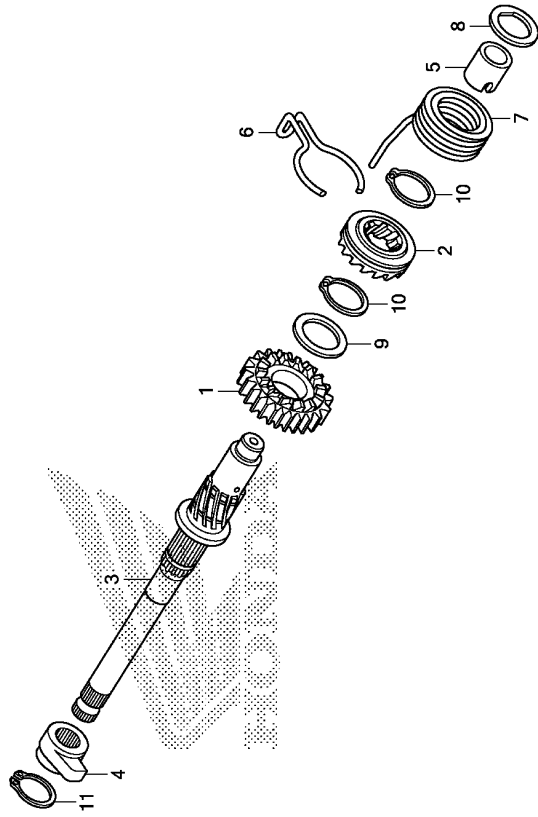

E-20

KICK STARTER SPINDLE

K718E2000

Ref. No.	Part No.	Description	Reqd. QTY						Serial No.	Parts catalogue code
			MD	MD	MCS	MCS	H	H		
10)	90605-GFP-900	SET RING, 20MM	2	-	2	-	-			
	90605-KYY-900	2	-	2	-	-			
11	94510-16000	CIRCLIP, EXTERNAL, 16MM	1	1	1	1	1			