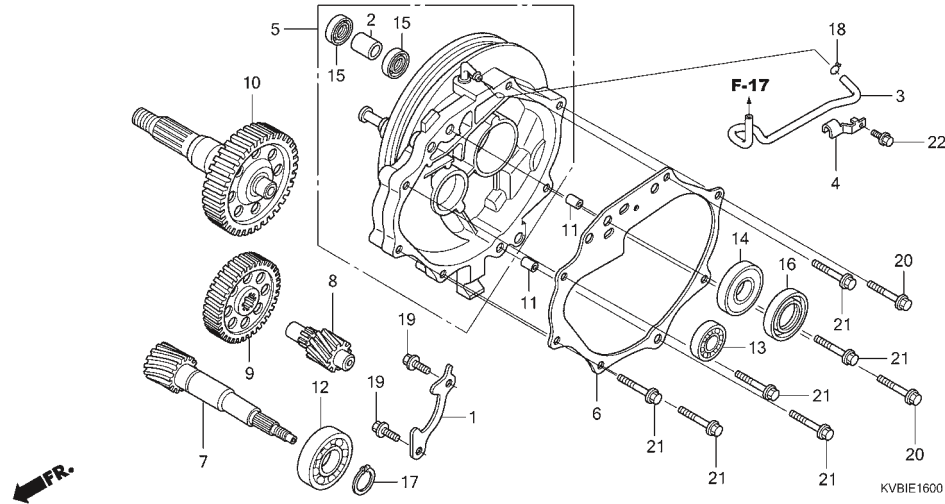

E - 16 Transmission

Service item	F.R.T.	No.	Part Number	Description	QTY	Notes
5 CASE, TRANSMISSION	1.2	1	11108-KVB-900	PLATE, MISSION BEARING SETTING	1	
6 GASKET, TRANSMISSION CASE.....	0.8	2	11204-KGF-900	SLEEVE, RR. BRAKE CAM	1	
		3	11211-KVB-900	TUBE, BREATHER	1	
7 SHAFT, DRIVE	1.1	4	11241-KVB-900	CLAMPER, BREATHER TUBE	1	
8 COUNTERSHAFT, TRANSMISSION ...	0.8	5	21200-KVB-901	CASE COMP., MISSION	1	
9 GEAR, COUNTER	0.8	6	21395-KVB-900	GASKET, MISSION CASE	1	
10 SHAFT, FINAL GEAR	0.8	7	23411-KVG-900	SHAFT, DRIVE (18T)	1	
		8	23421-KVB-900	SHAFT, COUNTER (12T)	1	
12 BEARING, DRIVESHAFT :RIGHT	1.1	9	23422-KVG-900	GEAR, COUNTER (51T)	1	
BEARING, DRIVESHAFT :BOTH	1.3	10	23430-KVB-900	GEAR COMP., FINAL (45T)	1	
13 BEARING, COUNTERSHAFT :RIGHT	1.0	11	90702-KFM-900	DOWEL PIN, 8X12	2	
BEARING, COUNTERSHAFT :BOTH...	1.2	12	91001-KE6-831	BEARING, RADIAL BALL, 6204	1	
14 BEARING, FINAL GEAR SHAFT :RIGHT	1.0	13	91007-KVB-901	BEARING, RADIAL BALL, 6201	1	
BEARING, FINAL GEAR SHAFT :BOTH	1.2	14	91007-KVB-902	BEARING, RADIAL BALL, 6201	1	
		14	91009-KVB-901	BEARING, RADIAL BALL, 60/22 UU	1	
16 OIL SEAL, TRANSMISSION COVER ..	0.9	15	91201-434-003	OIL SEAL, 14X20X3	2	
		16	91255-KVB-902	OIL SEAL, 29X44X7	1	
			91255-KVB-901	OIL SEAL, 29X44X7	1	
		17	94510-20000	CIRCLIP, EXTERNAL, 20MM	1	
		18	95002-50000	CLIP, TUBE (C9)	1	
		19	95701-06014-00	BOLT, FLANGE, 6X14	2	
		20	95701-06030-00	BOLT, FLANGE, 6X30	2	
		21	95701-06040-00	BOLT, FLANGE, 6X40	6	
		22	96001-06016-00	BOLT, FLANGE, 6X16	1	