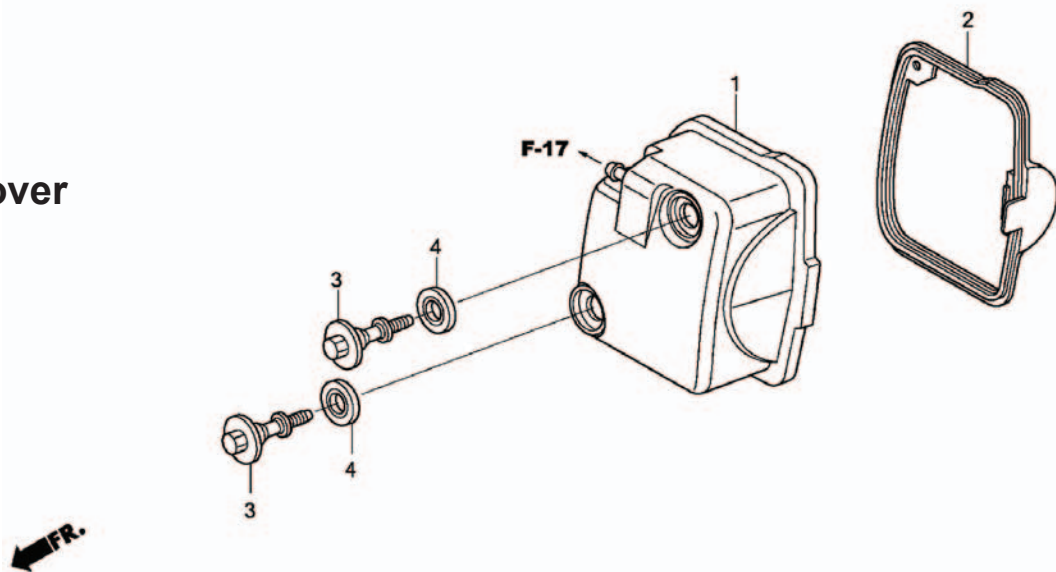

E - 2

Cylinder Head Cover

KVYIE0200

Service item	F.R.T.	No.	Part Number	Description	QTY	Notes
1 COVER, CYLINDER HEAD.....	0.3	1	12310-KVY-900	COVER COMP., CYLINDER HEAD	1	
2 GASKET, CYLINDER HEAD COVER.....	0.3	2	12391-KVY-900	GASKET, HEAD COVER	1	
		3	90017-GCC-000	BOLT, HEAD COVER	2	
		4	90543-MV9-671	RUBBER, MOUNTING	2	