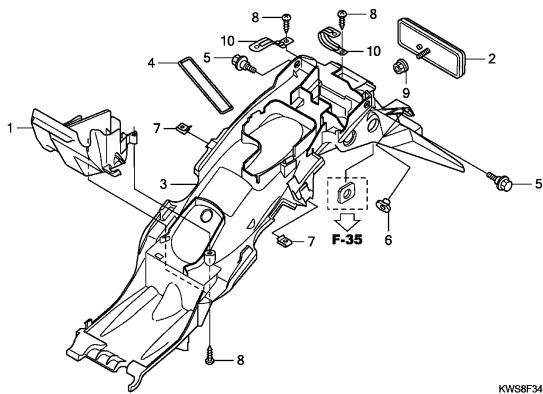

F-34

REAR FENDER

13

KWS8F3400A

Ref. No.	L.O.N. (Relative ref. Number)	Description	F.R.T.
3	413102	FENDER, REAR	0.8

Ref. No.	Part No.	Description	Reqd. QTY						Serial No.	Parts catalogue code
			CBF110			CBF110M				
			A	C	E	A	C	E		
1	17234-KWS-900	COVER, DUCT	1	1	1	1	1	1		
2	33741-KPL-901	REFLECTOR, REFLEX	1	-	-	1	-	-		
	33741-KPL-902	-	1	1	-	1	1		
3	80100-KWS-900ZA	FENDER SET, RR. (WL) *TYPE1*	1	1	1	1	1	1		
4	83606-KWS-901	BAND, TOOL	1	1	1	1	1	1		
5	90111-162-000	BOLT, FLANGE, 6MM	2	2	2	2	2	2		
6	90311-KTE-910	NUT, RR. FENDER	2	2	2	2	2	2		
7	90344-KTE-910	NUT, CLIP, 4MM	2	2	2	2	2	2		
8	93903-24320	SCREW, TAPPING, 4X12	4	4	4	4	4	4		
9	94050-05000	NUT, FLANGE, 5MM	1	1	-	1	1	-		
	90301-KWN-901	NUT, U, 5MM	-	-	1	-	-	1		
10	94591-46000	CLIP, WIRE	2	2	2	2	2	2		