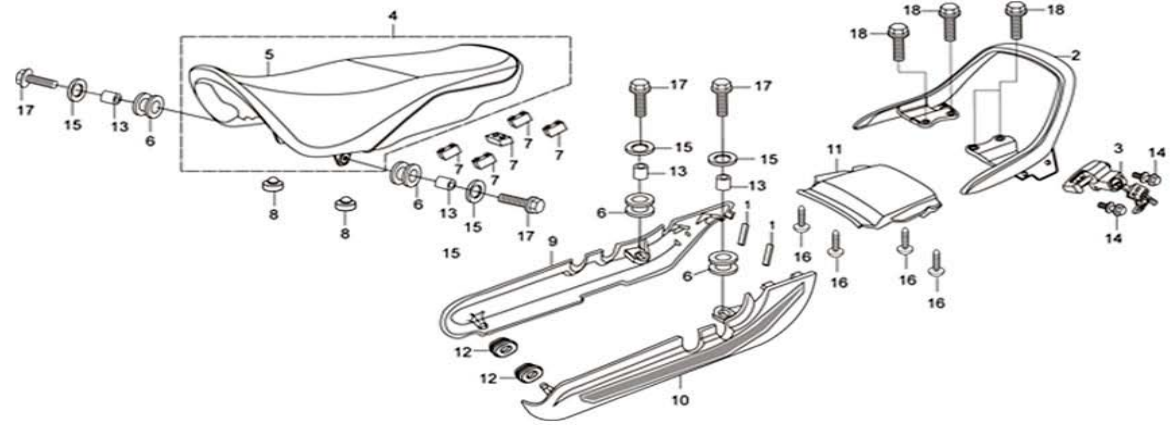

F-12-SELF
SEAT ASSY./CARRIER REAR

Service Item	F.R.T.	BOM Of Group Number: F-12-SELF Model :: CD Deluxe (New)			
		Ref No.	Part Number	Description	Req.
*SEAT ASSY., DOUBLE .	0.1	1	33705-KCC-870	CUSHION, TAIL LIGHT	2
*SET, CENTER RR. COWL	--	2	50400-KST-950	GRIP REAR	1
*SET, RIGHT SIDE COWL	--	3	50720-KVH-A01	HOLDER ASSY., HELMET	1
*SET, LEFT SIDE COWL	--	4	77200-KST-940	SEAT COMP., DOUBLE	1
*CARRIER, REAR	--	5	7720B-KST-940	COVER COMP. SEAT	1
		6	77202-KCC-900	RUBBER, SEAT MOUNTING	4
		7	77204-KCC-900	RUBBER, `A` SEAT SETTING	5
		8	77206-KCC-900	RUBBER, SEAT CUSHION	2
		9	77210-KST-A20ZA	SET, R REAR COWL (BLACK-1)	1
			77210-KST-A20ZB	SET, R REAR COWL (BLACK-2)	1
			77210-KST-A20ZC	SET, R REAR COWL (CLASSY MAROON ME.)	1
			77210-KST-A20ZD	SET, R REAR COWL (CANDY BLAZING RED)	1
			77210-KST-A20ZE	SET, R REAR COWL (BOON SILVER ME.)	1
		10	77220-KST-A20ZA	SET, L REAR COWL (BLACK-1)	1
			77220-KST-A20ZB	SET, L REAR COWL (BLACK-2)	1
			77220-KST-A20ZC	SET, L REAR COWL (CLASSY MAROON ME.)	1
			77220-KST-A20ZD	SET, L REAR COWL (CANDY BLAZING RED)	1
			77220-KST-A20ZE	SET, L REAR COWL (BOON SILVER ME.)	1
		11	77230-KST-950ZA	SET, COWL CENTER RR (BLACK)	1
			77230-KST-950ZC	SET, COWL CENTER RR (CLASSY MAROON ME.)	1