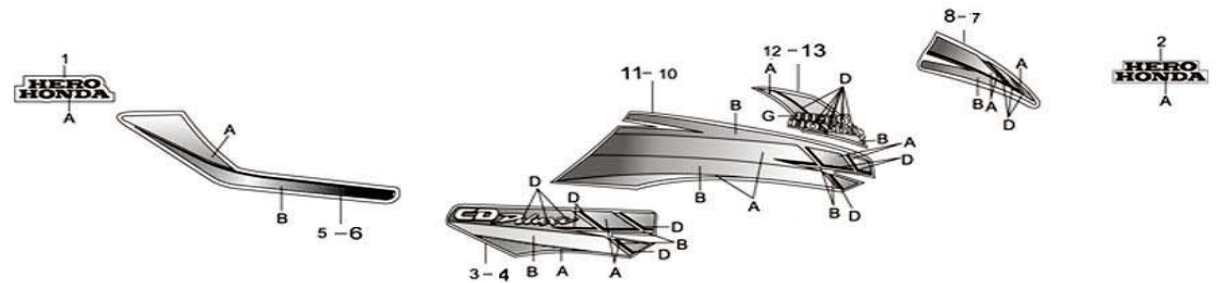

F-27-KICK STRIPES

FR.

Service Item

F.R.T.

BOM Of Group Number: F-27-KICK Model :: CD Deluxe (New)

| Ref No. | Part Number | Description | Req. |
|---------|-----------------|-------------------------------|------|
| 3 | 86115-KST-A20ZA | STRIPE R. SIDE COVER *TYPE-1* | 1 |
| | 86115-KST-A20ZB | STRIPE R. SIDE COVER *TYPE-2* | 1 |
| | 86115-KST-A20ZC | STRIPE R. SIDE COVER *TYPE-3* | 1 |
| | 86115-KST-A20ZD | STRIPE R. SIDE COVER *TYPE-4* | 1 |

SPECIFIED COLOUR CHART FOR STRIPE R, SIDE COVER

| SPECIFIED COLOUR TYPE | A | B | C | D | E | F | MAIN BODY COLOUR |
|-----------------------|-------------------------------------|--------------------------|-------------------------------------|---------------|-------------------------------------|---------|----------------------------------|
| 1 | NH-411M FORCE SILVER METALLIC | RED 1 | R-184M CLASSY MAROON METALLIC | NH-1 BLACK | NH-262M TERRA SILVER METALLIC | WHITE 2 | NH-1 BLACK (TYPE-1) |
| 2 | NH-411M FORCE SILVER METALLIC | P-41M PURPLE METALLIC | DARK PURPLE METALLIC | NH-1 BLACK | NH-262M TERRA SILVER METALLIC | WHITE 2 | NH-1 BLACK (TYPE-2) |
| 1 | NH-411M FORCE SILVER METALLIC | RED 1 | R-184M CLASSY MAROON METALLIC | NH-1 BLACK | NH-262M TERRA SILVER METALLIC | WHITE 2 | R-184M CLASSY MAROON METALLIC |
| 3 | GOLD METALLIC | ORANGE | R-195C CANDY BLAZING RED | NH-1 BLACK | EXOTIC GOLD | WHITE 2 | R-195C CANDY BLAZING RED |
| 4 | NH-262M TERRA SILVER METALLIC | RED 1 | R-184M CLASSY MAROON METALLIC | NH-1 BLACK | DARK SILVER | WHITE 2 | NH-373M BOON SILVER METALLIC |