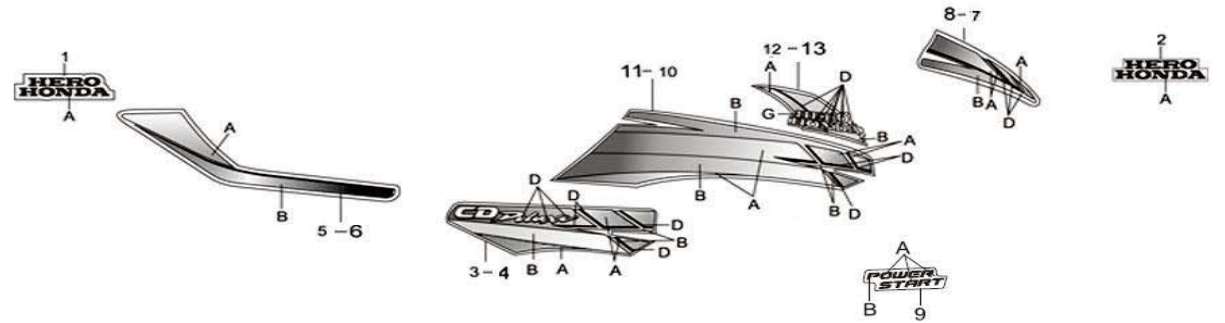

# F-27-SELF STRIPES

FR. →

Service Item	F.R.T.	BOM Of Group Number: F-27-SELF Model :: CD Deluxe (New)		
Ref No.	Part Number	Description	Req.	
1	84705-KST-950ZA	MARK, RR. CENTER COWL *TYPE-1*	1	
	84705-KST-950ZB	MARK, RR. CENTER COWL *TYPE-2*	1	

SPECIFIED COLOUR CHART FOR STRIPE MARK, HERO HONDA		
SPECIFIED COLOUR TYPE	A	MAIN BODY COLOUR
1	WHITE	NH-1 BLACK (TYPE-1)
		NH-1 BLACK (TYPE-2)
		R-184M CLASSY MAROON METALLIC
		R-195C CANDY BLAZING RED
2	BLACK	NH-373M BOON SILVER METALLIC