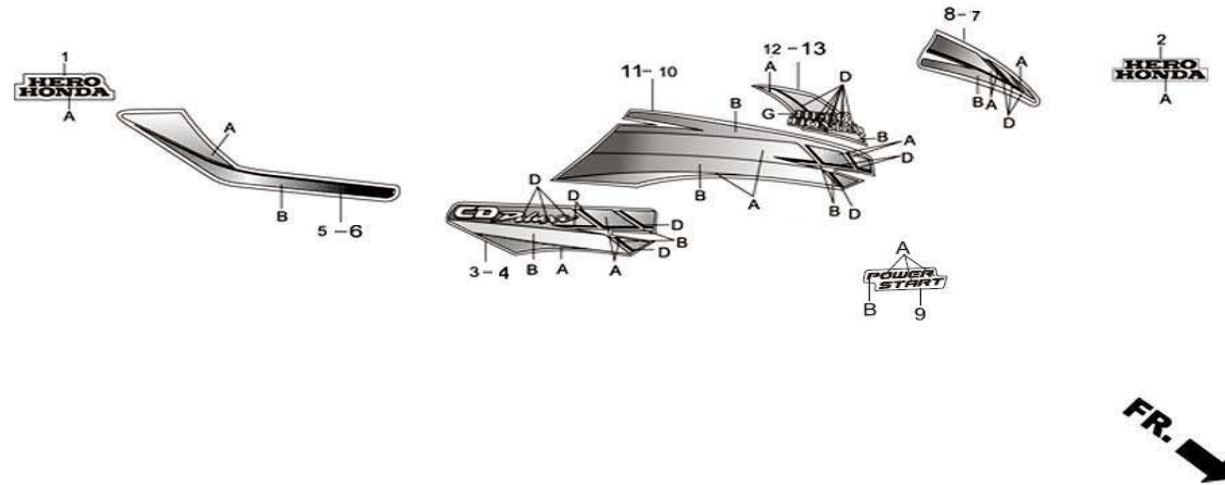

# F-27-SELF STRIPES

Service Item

F.R.T.

BOM Of Group Number: F-27-SELF Model :: CD Deluxe (New)

Ref No.	Part Number	Description	Req.
10	86516-KST-A20ZA	STRIPE A R. FUEL TANK *TYPE-1 *	1
	86516-KST-A20ZB	STRIPE A R. FUEL TANK *TYPE-2*	1
	86516-KST-A20ZC	STRIPE A R. FUEL TANK *TYPE-3 *	1
	86516-KST-A20ZD	STRIPE A R. FUEL TANK *TYPE-4 *	1
	86516-KST-A20ZE	STRIPE A R. FUEL TANK *TYPE-5 *	1

## SPECIFIED COLOUR CHART FOR STRIPE A, RIGHT FUEL TANK

SPECIFIED COLOUR TYPE	A	B	C	D	E	F	MAIN BODY COLOUR
1	NH-411M FORCE SILVER METALLIC	RED 1	R-184M CLASSY MAROON METALLIC	NH 1 BLACK	NH-262M TERRA SILVER METALLIC	NH 1 BLACK	NH-1 BLACK (TYPE-1)
2	NH-411M FORCE SILVER METALLIC	P-41M PURPLE METALLIC	DARK PURPLE METALLIC	NH 1 BLACK	NH-262M TERRA SILVER METALLIC	NH 1 BLACK	NH-1 BLACK (TYPE-2)
3	NH-411M FORCE SILVER METALLIC	RED 1	R-184M CLASSY MAROON METALLIC	NH 1 BLACK	NH-262M TERRA SILVER METALLIC	R-184M CLASSY MAROON METALLIC	R-184M CLASSY MAROON METALLIC
4	GOLD METALLIC	ORANGE	R-195C CANDY BLAZING RED	NH 1 BLACK	EXOTIC GOLD	R-195C CANDY BLAZING RED	R-195C CANDY BLAZING RED
5	NH-262M TERRA SILVER METALLIC	RED 1	BH-1 BLACK	NH 1 BLACK	DARK SILVER	R-184M CLASSY MAROON METALLIC	NH-373M BOON SILVER METALLIC