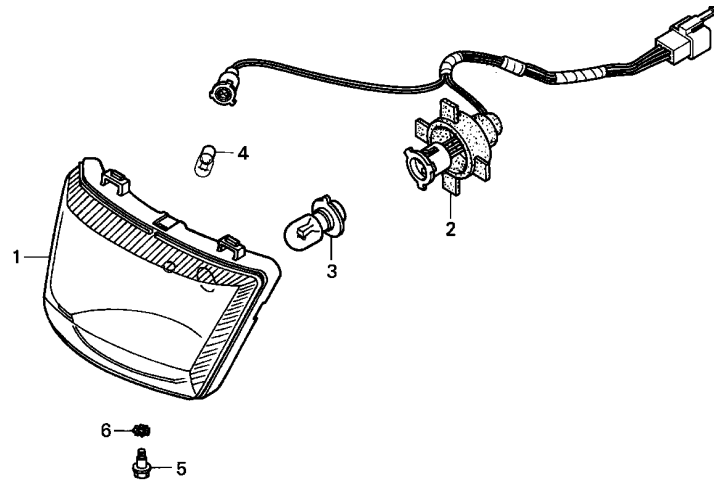

F-1

HEADLIGHT

F 1

KRSC- F0100

Service item	F.R.T.
BULB, HEADLIGHT	0.2
.HEADLIGHT UNIT	
.SOCKET COMP., HEADLIGHT	

Ref. No.	Part No.	Description	Reqd. QTY NF100MSH 3	Serial No.	Parts catalogue code
1	33120-KRS-730	HEADLIGHT UNIT	1		
2	33130-KRS-730	SOCKET COMP., HEADLIGHT	1		
3	34901-KCS-920	BULB, HEADLIGHT	1		
4	34908-GW3-780	BULB, WEDGE BASE (T10) (12V 3.4W)	1		
5	90101-GJ6-000	BOLT, ADJUSTING	1		
6	90307-GAZ-980	WASHER, LOCK, 6MM	1		