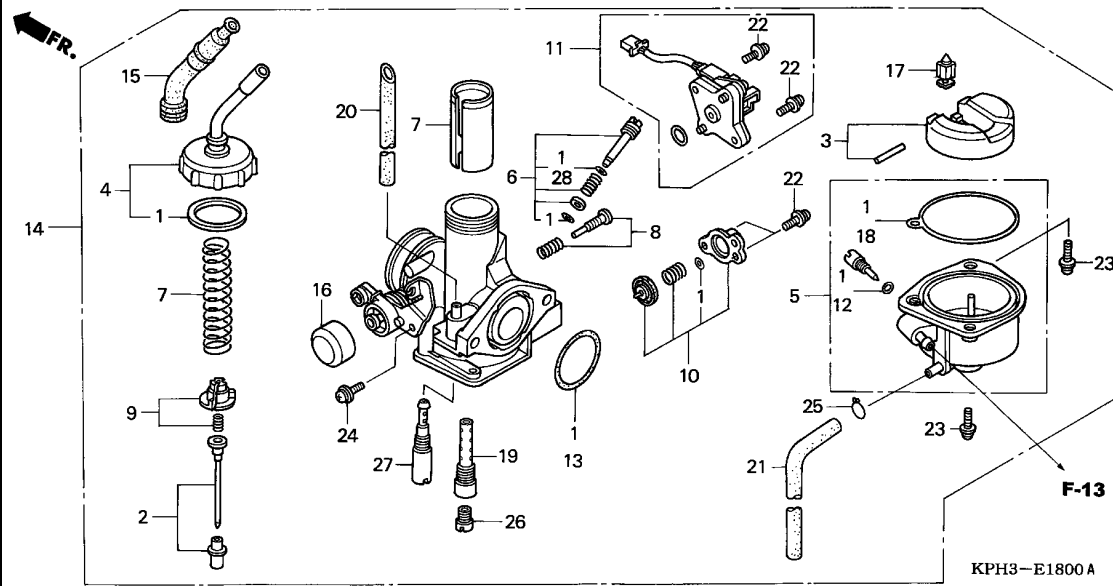

E-18

CARBURETOR(ANF1253,5)

F14

Ref. No.	Part No.	Description	Reqd. QTY						Serial No.	Parts catalogue code
			ANF125M		ANF125MSP		AFS125MS			
			3	5	6	7	8	A	B	
26	99101-KPH-0750	JET, MAIN, #75	1	1	-	-	-	-	-	
27	99103-KPH-0350	JET, SLOW, #35	1	1	-	-	-	-	-	
28	16075-GHB-640	O-RING, 1.3X4.3	1	1	-	-	-	-	-	