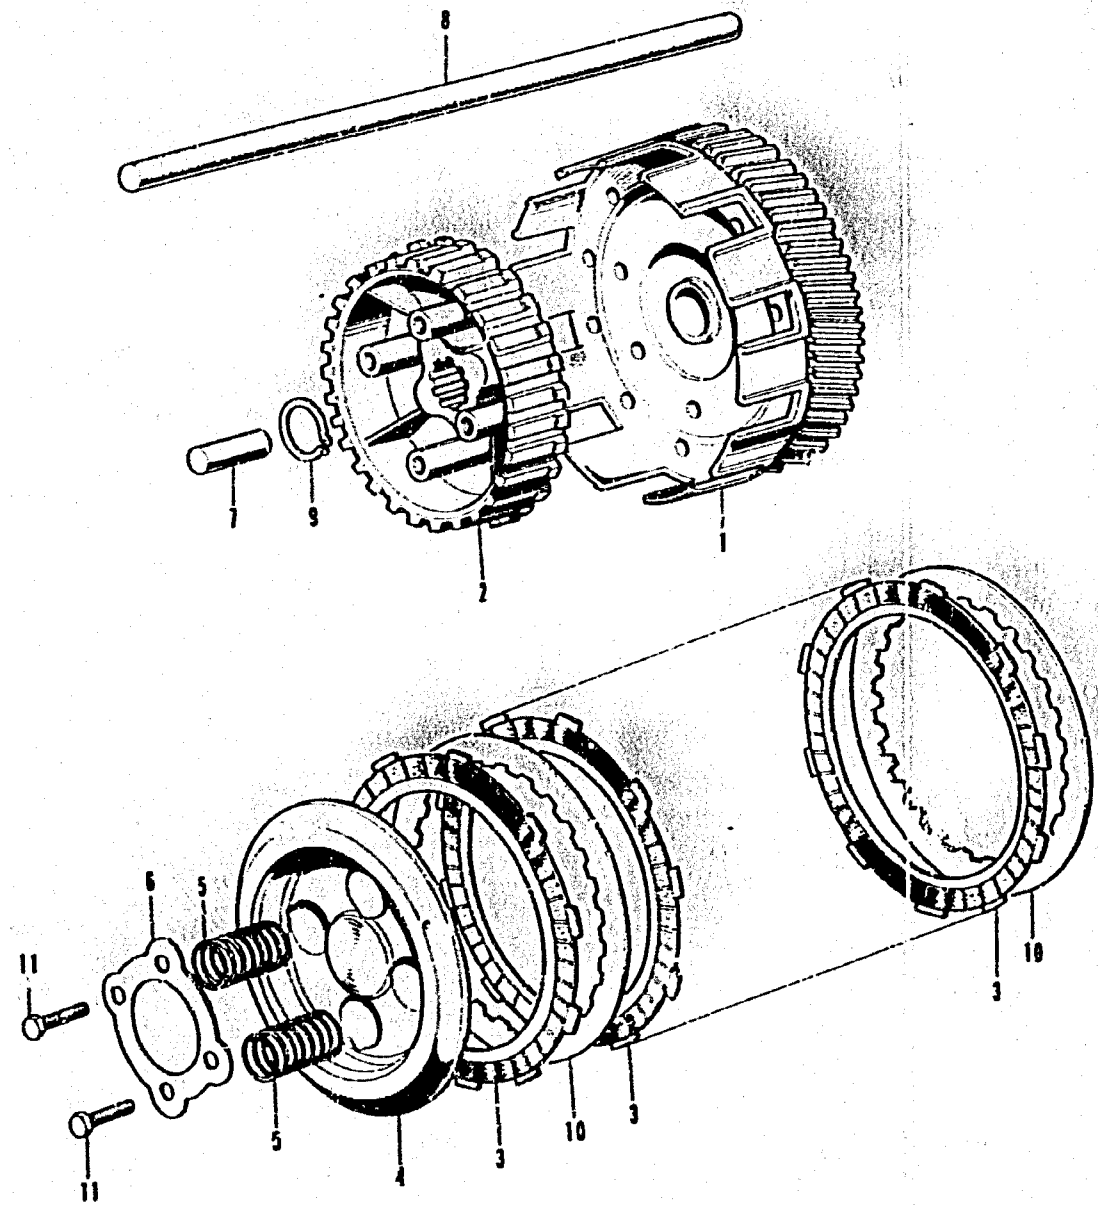

E-7 Clutch

C 8

E-7 Clutch

Ref. No.	Part No.	Description	Reqd. No. CB125K5	Serial No.	Area code
1	22100-230-000	OUTER COMP., CLUTCH	1		
2	22120-230-020	CENTER, CLUTCH	1		
3	22201-240-000	DISK, CLUTCH FRICTION	4		
4	22351-230-010	PLATE, CLUTCH PRESSURE	1		
5	22401-230-000	SPRING, CLUTCH	4		
6	22408-230-000	PLATE, CLUTCH SPRING RETAINING	1		
7	22838-202-010	PIECE, CLUTCH LIFTER JOINT	1		
6	32850-200-010	ROD, CLUTCH LIFTER	1		
9	22903-200-000	SET RING, 20MM	1		
10	23311-200-000	PLATE A, CLUTCH	4		
11	92000-06020	BOLT, HEX., 6X20	4		