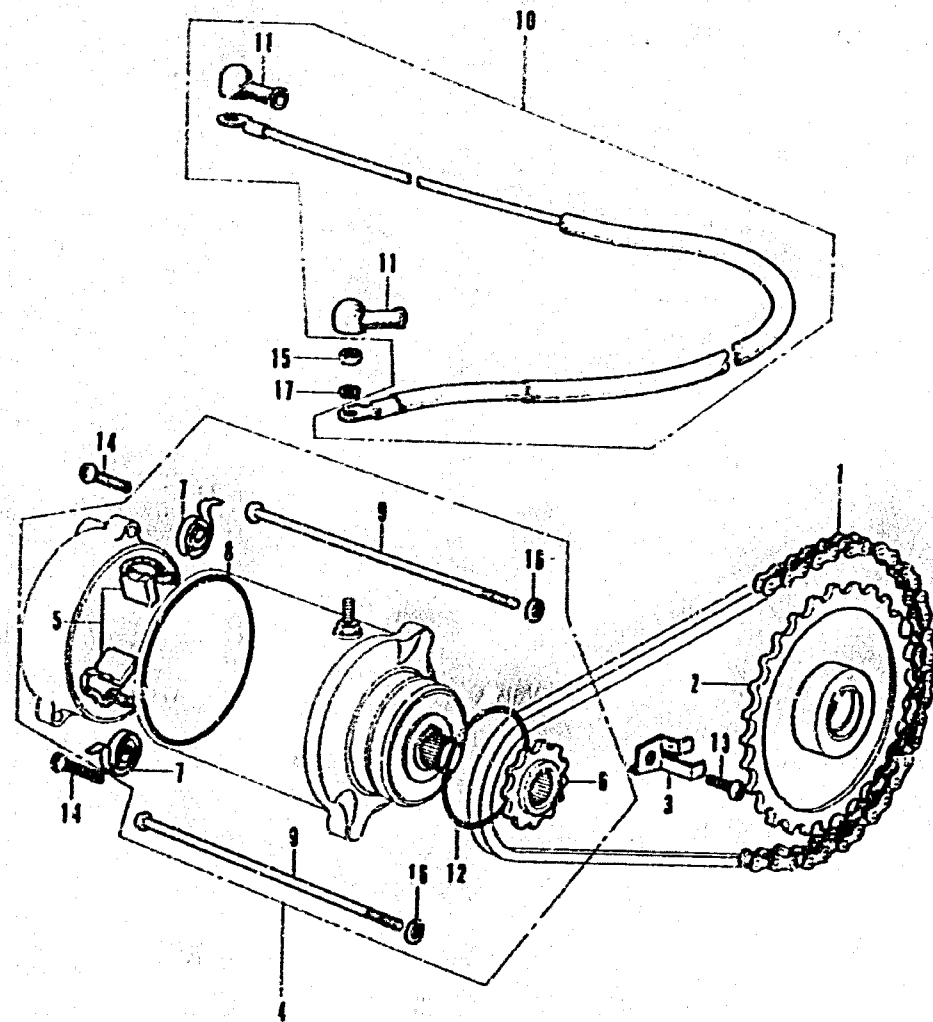

8-11 Starting motor

C 12

E-11 Starting motor

Ref. No.	Part No.	Description	Reqd. No. CB125K5	Serial No.	Area code
1	28101-216-003	CHAIN, STARTING (DK2194-5411 (ENDLESS))	1		DK,DM,ED,F
	28101-286-003	CHAIN, STARTING (54L DAIDO)	1		DK,DM,ED,F
2	28110-303-000	SPROCKET COMP., STARTING (35T)	1		DK,DM,ED,F
3	28117-303-000	PLATE, STARTING SPROCKET SET	1		DK,DM,ED,F
4	31200-303-158	MOTOR ASSY., STARTING	1		DK,DM,ED,F
5	31201-225-154	BRUSH SET, CARBON	1		DK,DM,ED,F
6	31202-216-154	SPROCKET, STARTING MOTOR	1		DK,DM,ED,F
7	31204-230-174	SPRING, CARBON BRUSH (MITSUBA)	2		DK,DM,ED,F
8	31205-216-000	O-RING, 67X2	1		DK,DM,ED,F
9	31205-292-158	BOLT, GEAR COVER SETTING	2		DK,DM,ED,F
10	32402-304-000	CABLE, STARTING MOTOR	1		DK,DM,ED,F
11	32411-230-000	COVER, STARTING MOTOR TERMINAL	2		DK,DM,ED,F
12	91309-283-000	O-RING, 42.5X2	1		DK,DM,ED,F
13	93500-06012	SCREW, PAN, 6X12	1		DK,DM,ED,F
14	93500-06025	SCREW, PAN, 6X25	2		DK,DM,ED,F
15	94002-06000	NUT, HEX., 6MM	1		DK,DM,ED,F
16	94111-06000	WASHER, SPRING, 6MM	2		DK,DM,ED,F
17	94111-06800	WASHER, SPRING, 6MM	1		DK,DM,ED,F