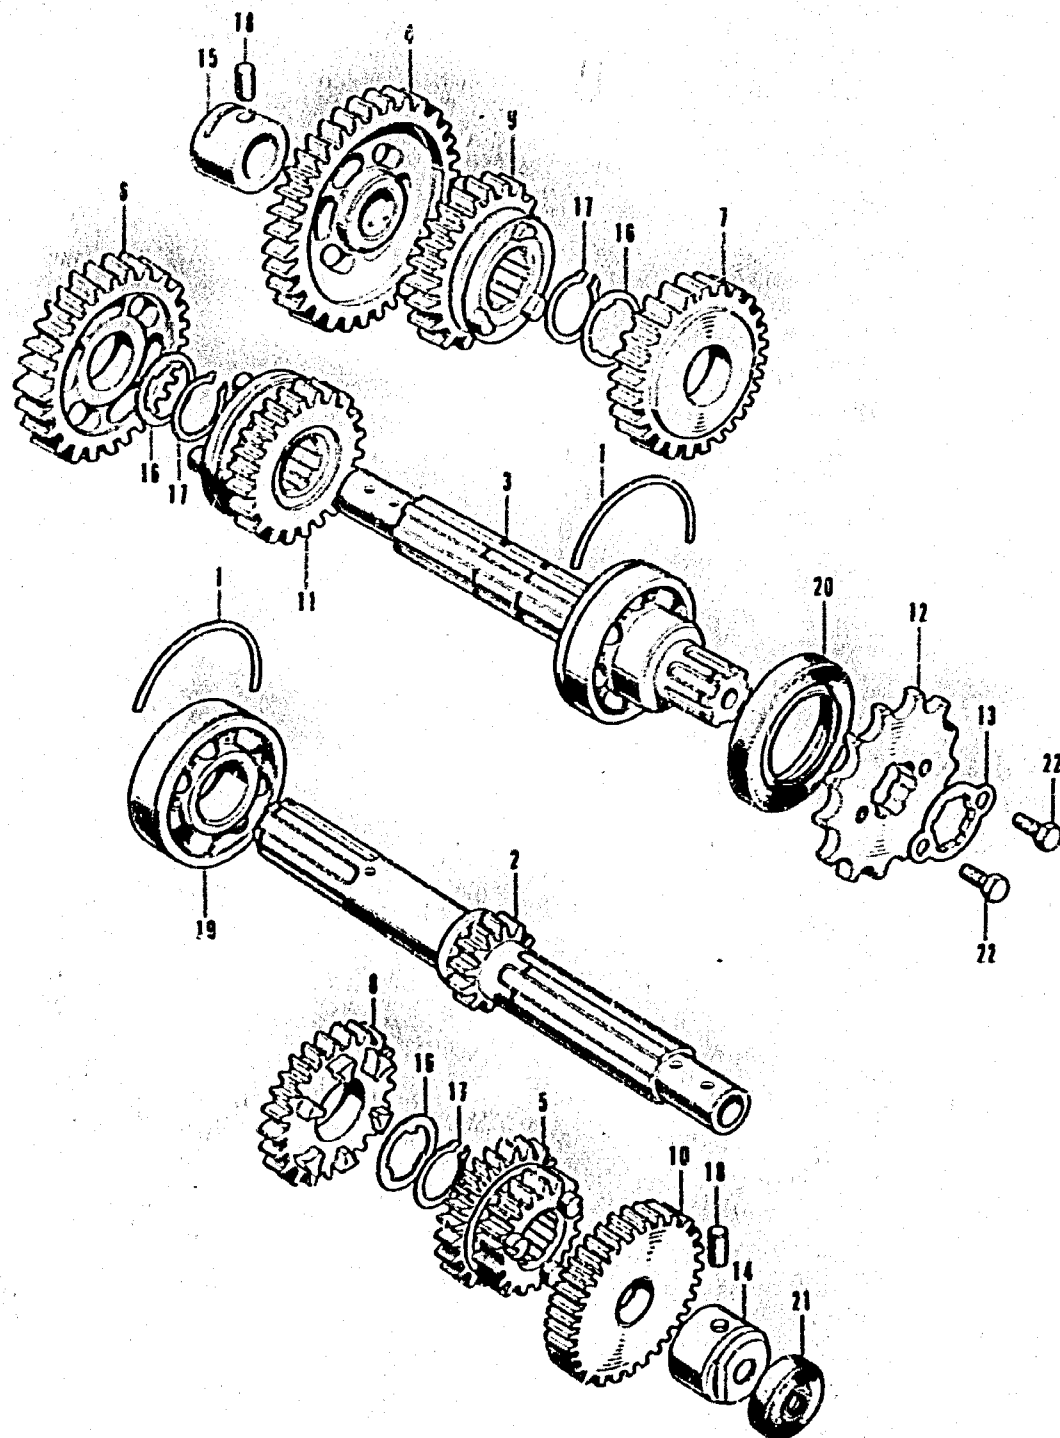

E-13 Transmission

C 14

E-13 Transmission

Ref. No.	Part No.	Description	Reqd. No. CB125K5	Serial No.	Area code
1	13492-200-090	RING A, BALL BEARING SET	2		
2	23211-246-030	MAINSHAFT, TRANSMISSION (13T)	1		
3	23220-246-000	COUNTERSHAFT COMP., TRANSMISSION	1		
4	23420-246-020	GEAR COMP., COUNTERSHAFT LOW (34T)	1		
5	23431-246-030	GEAR, MAINSHAFT SECOND THIRD (18T 21T)	1		
6	23441-246-020	GEAR, COUNTERSHAFT SECOND (30T)	1		
7	23461-246-030	GEAR, COUNTERSHAFT THIRD (27T)	1		
8	23471-246-030	GEAR, MAINSHAFT FOURTH (23T)	1		
9	23481-246-020	GEAR, COUNTERSHAFT FOURTH (24T)	1		
10	23491-246-020	GEAR, MAINSHAFT FIFTH (25T)	1		
11	23511-246-020	GEAR, COUNTERSHAFT FIFTH (22T)	1		
12	23801-230-030	SPROCKET, DRIVE (15T)	1		
13	23811-230-030	PLATE, DRIVE SPROCKET FIXING 23811-028-000	1		
	23811-026-000	PLATE, DRIVE SPROCKET FIXING 95014-92100	1	5059477	
	95014-92100	PLATE B, FIXING	1	5059478	
14	23931-246-010	BUSH A, BEARING, 15MM	1		
15	23932-246-000	BUSH B, BEARING, 15MM	1		
16	90451-303-003	WASHER A, THRUST, 20MM	3		
17	90605-200-000	SET RING, 20MM	3		
18	90702-230-000	PIN, KNOCK, 6X9B	2		
19	91002-200-000	BEARING, BALL, 6204HS	1		
20	91202-246-003	OIL SEAL, 28X47X7	1		
	91202-246-005	OIL SEAL, 28X47X7	1	5021614	
21	91205-200-000	OIL SEAL, 8X25X8	1		
22	92000-06010	BOLT, HEX., 6X10	2		