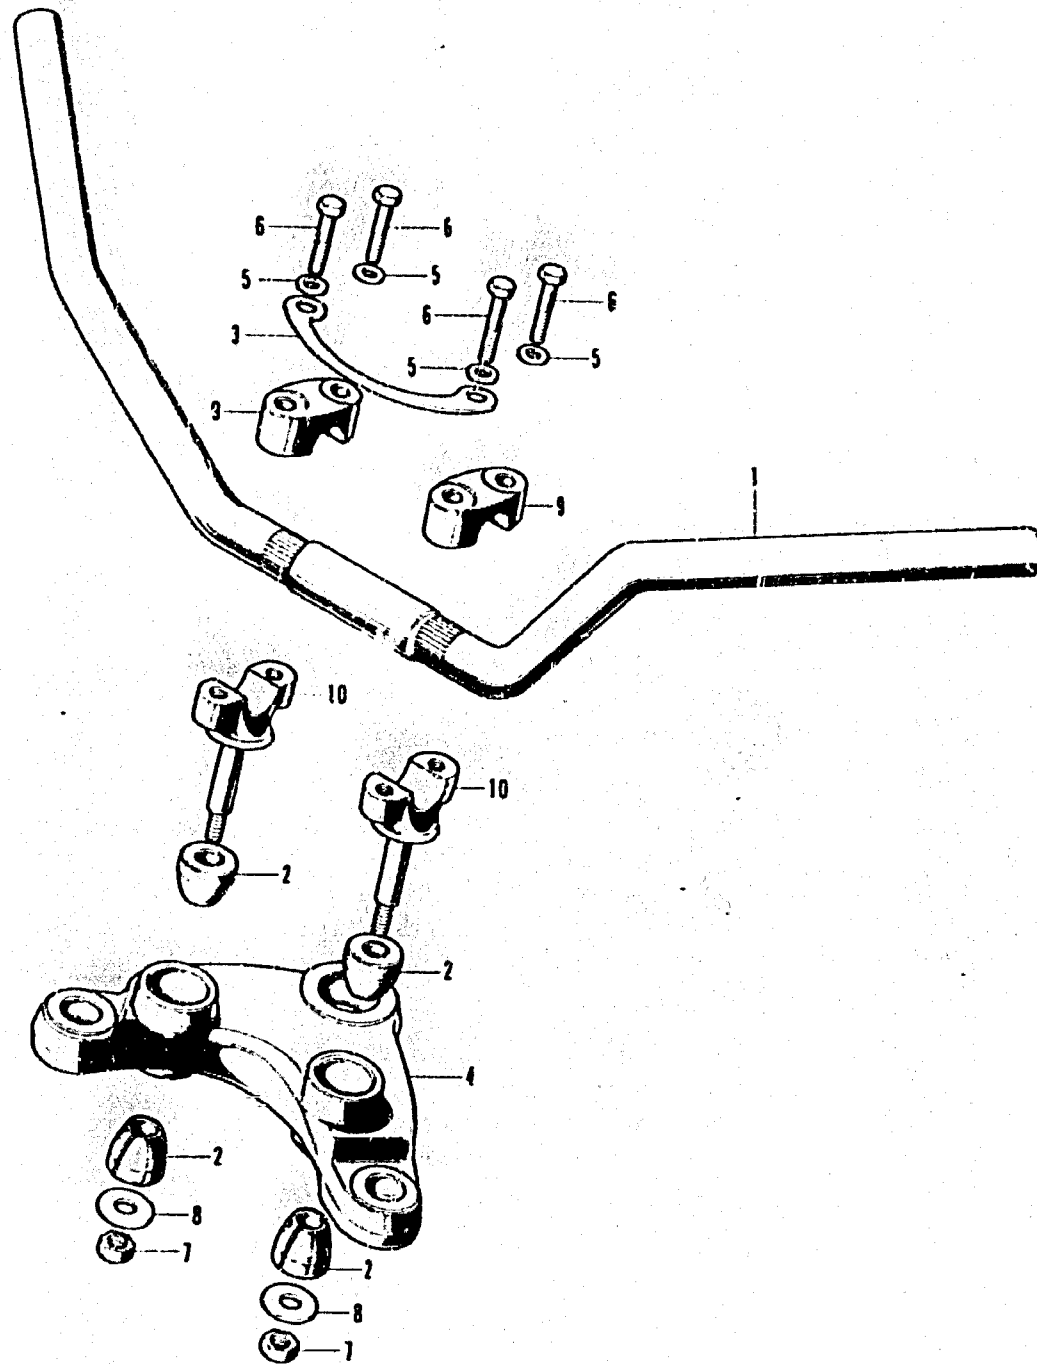

**D 7**

F-2 Handle - Top bridge

F-2 Handle - Top bridge

Ref. No.	Part No.	Description	Reqd. No. CB125K5	Serial No.	Area code
1	53100-336-000	PIPE, STEERING HANDLE	1		DK, DM, ED
	53100-315-600	PIPE, STEERING HANDLE	1	5021590	F, G
	53100-336-610	PIPE, STEERING HANDLE	1	5021591	F, G
2	53133-303-000	RUBBER, HANDLE CUSHION	4		
3	53139-286-000	HOLDER, CABLE	1		
4	53230-316-670	BRIDGE, FORK TOP	1		
5	90518-921-000	WASHER, PLAIN, 6".1	4		5038649
6	93000-08036-08	BOLT, HEX., 8X36	4		5038649
	90111-362-000	BOLT, FLANGE, 8X36	4	5038650	
7	94001-08000-05	NUT, HEX., 8MM	2		
8	94101-08060	WASHER, PLAIN, 8MM	2		
9	95014-22200	HOLDER B2, HANDLE PIPE UPPER	2		
10	95014-33260	HOLDER C2, HANDLE PIPE UNDER	2		