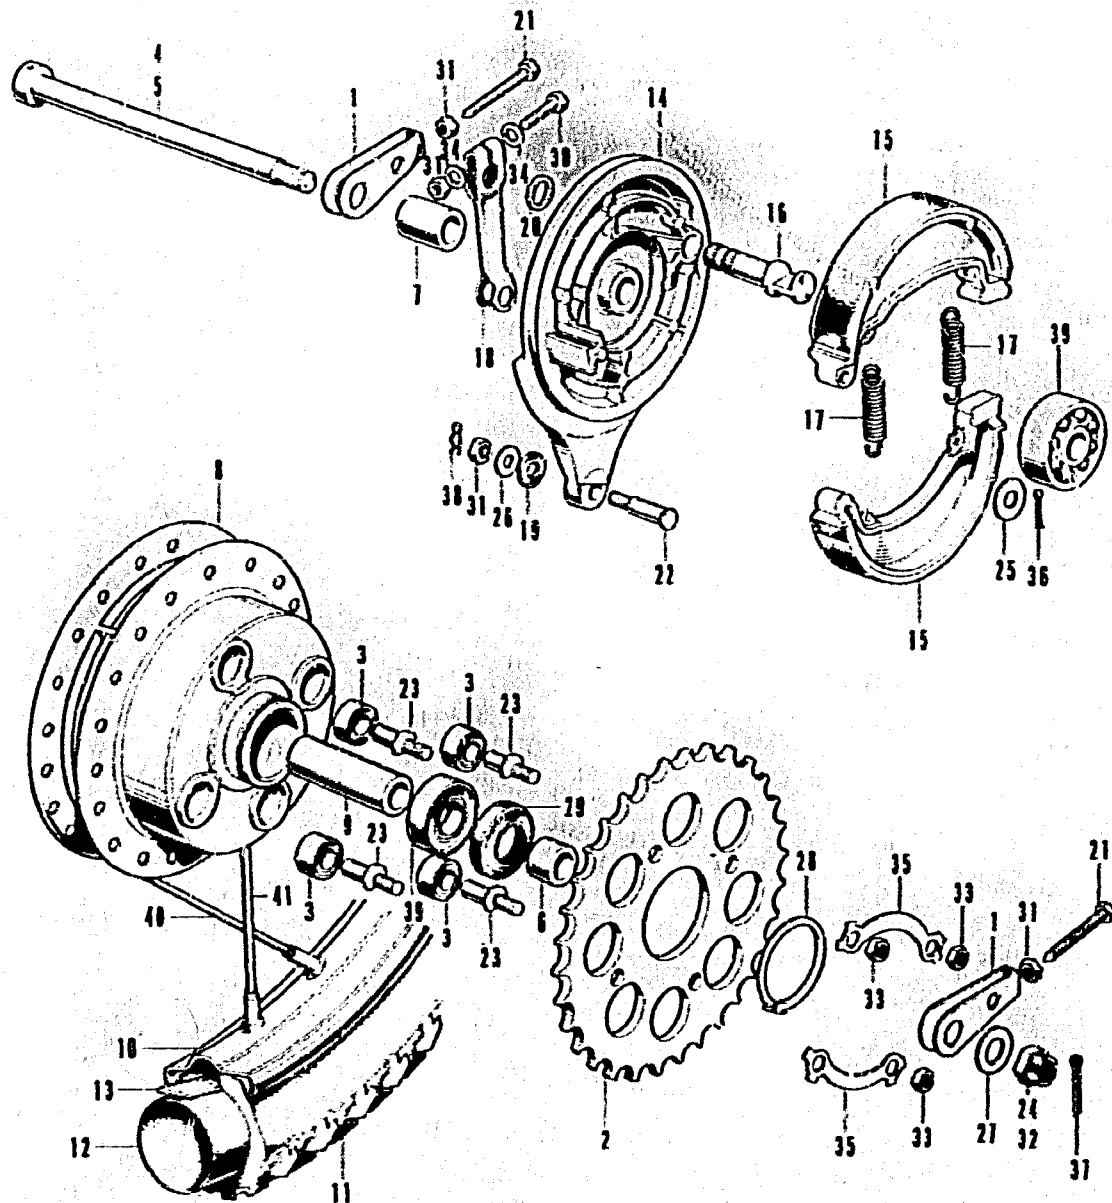

F-12 Rear wheel

F-12 Rear wheel

Ref. No.	Part No.	Description	Reqd. No. CBI25K5	Serial No.	Area code
1	40543-240-000	ADJUSTER, DRIVE CHAIN	2		
2	41201-247-000	SPROCKET, FINAL DRIVEN (47T)	1		
3	41241-222-000	BUSH, RR. WHEEL DAMPER	4		
4	42301-304-971	AXLE, RR. WHEEL	1	5060646	F DK,DM,ED,G
5	42301-304-972	AXLE, RR. WHEEL	1	5060647	F
6	42304-240-000	COLLAR, RR. WHEEL SIDE	1		
7	42313-240-000	COLLAR, RR. BRAKE PANEL SIDE	1		
8	42601-240-010	HUB COMP., RR. WHEEL	1		
9	42620-230-010	COLLAR, RR. AXLE DISTANCE	1		
10	42701-240-000	RIM, RR. WHEEL	1		
11	42711-304-013	TIRE, RR. WHEEL (2.75-18)	1	5058252	DM,ED,G
			1	5058253	DK,F
	42711-304-016	TIRE, RR. WHEEL (2.75-18)	1	5058252	DM,ED,G
			1	5058253	DK,F
	42711-240-019	TIRE, RR. WHEEL (2.75-18-4PR) (YOKOHAMA)	1	5058254	DK,F
12	42712-304-003	TUBE, WHEEL (2.75-18 BS)	1	5058252	DM,ED,G
			1	5058253	DK,F
	42712-304-006	TUBE, RR. WHEEL (2.75-18 NITTO)	1	5058252	DM,ED,G
			1	5058253	DK,F
	42712-315-009	TUBE, FR. WHEEL (2.75-18) (YOKOHAMA)	1	5058254	DK,F
13	42713-304-003	FLAP, RR. TUBE (BS)	1	5058252	DM,ED,G
			1	5058253	DK,F
	42713-304-006	FLAP, RR. TUBE (NITTO)	1	5058252	DM,ED,G
			1	5058253	DK,F
	42713-389-009	FLAP, TIRE (18 YOKOHAMA)	1	5058254	DK,F
14	43100-240-000	PANEL, RR. BRAKE	1		
15	43120-240-000	SHOE, RR. BRAKE	2		
16	43141-304-000	CAM, RR. BRAKE	1		
17	43151-240-000	SPRING, RR. BRAKE SHOE	2		
18	43410-307-000	ARM, RR. BRAKE	1		
19	43434-240-000	RUBBER, STOPPER ARM CUSHION	1		
20	45134-250-000	DUST SEAL, BRAKE CAM	1		