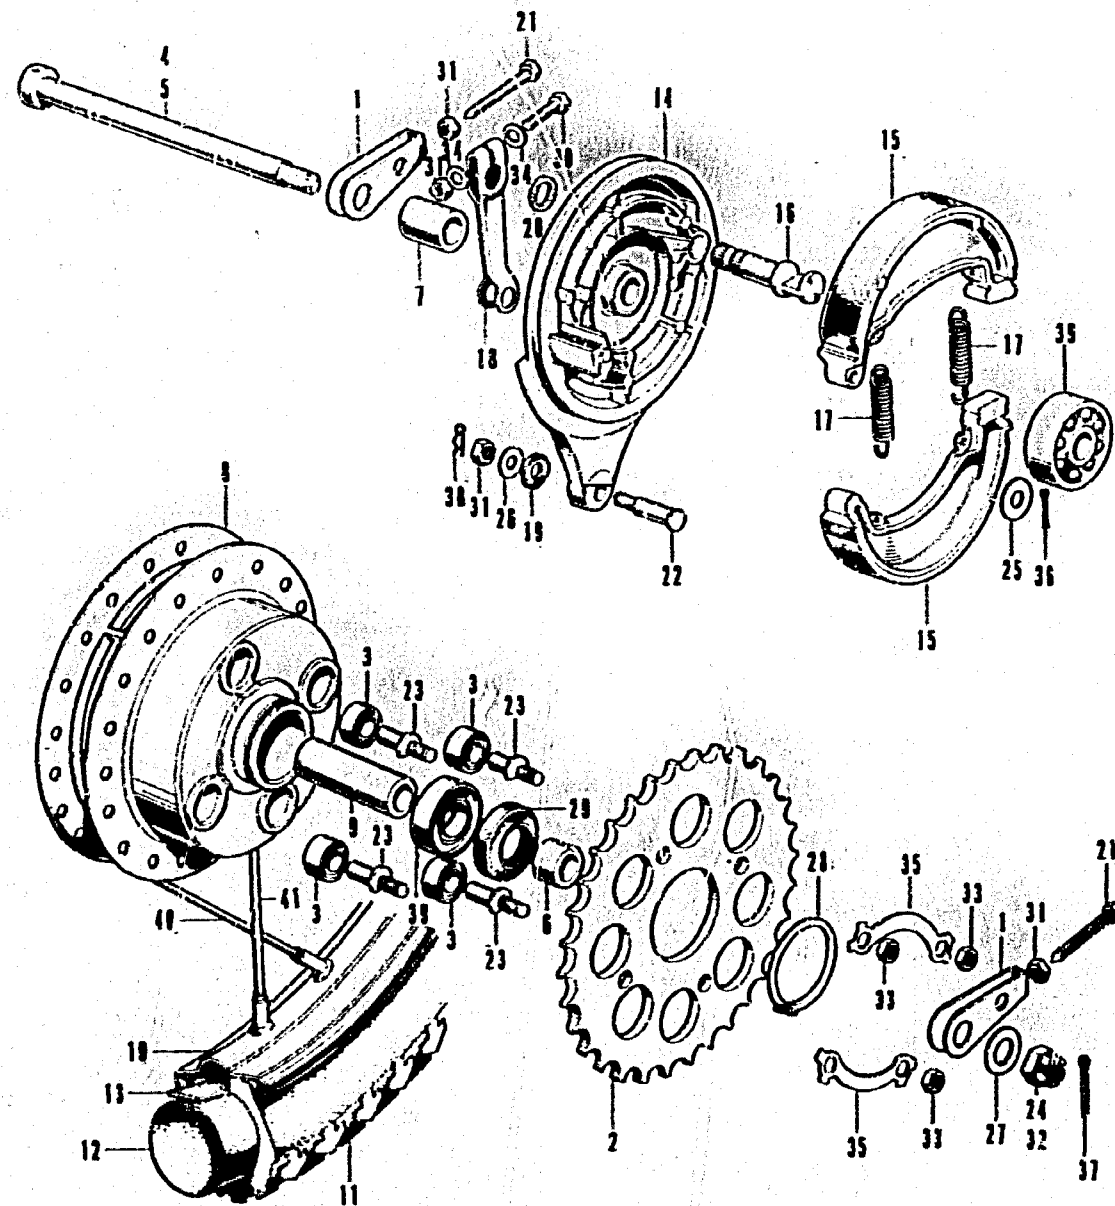

F-12 Rear wheel

F-12 Rear wheel

Ref. No.	Part No.	Description	Reqd. No. CB125K5	Serial No.	Area code
21	90119-205-000	BOLT, CHAIN ADJUSTING	2	5053257	DK,DM,F,G
	90119-258-000	BOLT, CHAIN ADJUSTING	2	5053258	DK,DM,F,G
22	90127-240-010	BOLT, RR. BRAKE PANEL STOPPER	1		
23	90128-216-000	BOLT, DRIVEN SPROCKET FIXING	4		
24	90305-401-680	NUT, AXLE, 14MM	1	5060647	F
25	90524-030-000	WASHER A, HANDLE HOLDER SETTING	1		
25	90525-030-000	WASHER B, HANDLE HOLDER SETTING	1		
27	90528-246-000	WASHER, PLAIN, 14.5X28	1	5060646	F DK,DM,ED,G
28	90664-216-000	CIR CLIP, 58MM	1		
29	91257-230-000	OIL SEAL, 28X42X7	1		
30	92000-06036	BOLT, HEX., 6X36	1	5021590	
	93481-06036-00	BOLT-WASHER, 6X36	1	5021591	
31	94001-06000	NUT, HEX., 6MM	4		
32	94011-14020-05	NUT, CASTLE, 14MM	1	5060646	F DK,DM,ED,G
33	94031-08000	NUT, HEX., 8MM	4		
34	94101-06000	WASHER, PLAIN, 6MM	2	5021590	
35	94103-13000	WASHER A3, TONGUED	1	5021591	
			2		
36	94201-20180	PIN, SPLIT, 2.0X18	1		
37	94201-30280	PIN, SPLIT, 3.0X28	1	5060646	F DK,DM,ED,G
	94201-30250	PIN, SPLIT, 3.0X25	1	5060647	F
38	94251-06000	PIN, LOCK, 6MM	2		
39	96140-63020	BEARING, RADIAL BALL, 6302U	2		
40	97367-52172-1	SPOKE B, 9X166	18		
41	97605-52171-1	SPOKE B, 9X165.5	18		

5336-27