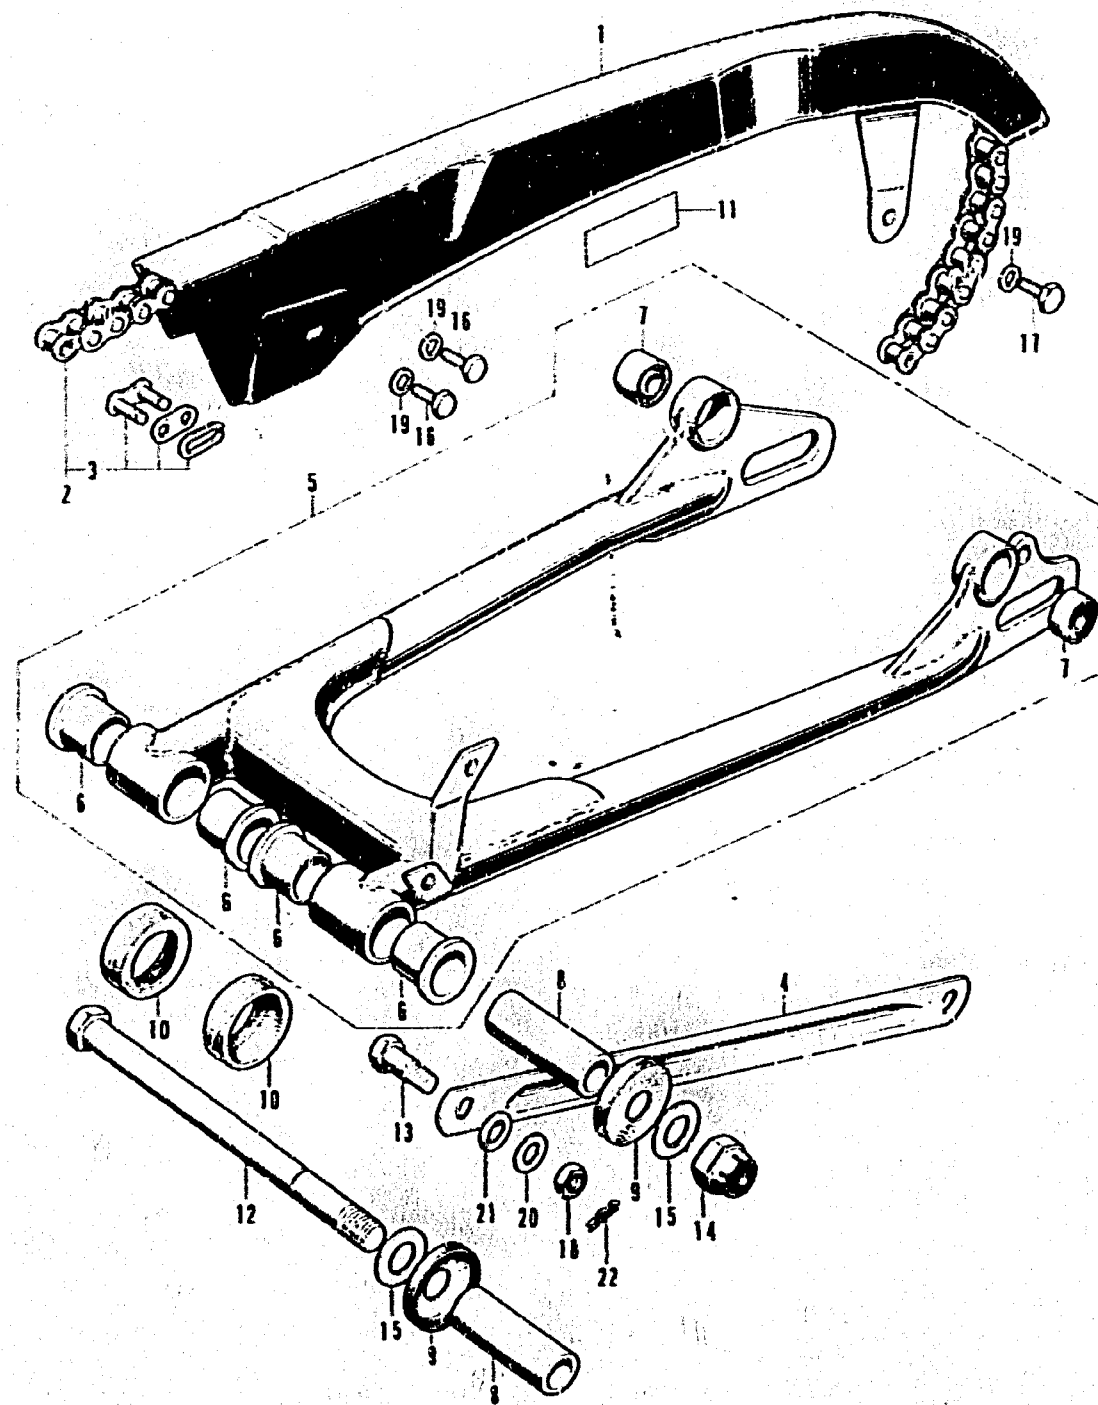

F-13 Rear fork • Chain case

E 5

F-13 Rear fork • Chain case

Ref. No.	Part No.	Description	Reqd. No. CB125K5	Serial No.	Area code
1	40510-316-670B	CASE, DRIVE CHAIN	1		
2	40530-304-000	CHAIN, DRIVE (118L)	1		
3	40531-216-003	JOINT, DRIVE CHAIN (DA100)	1		
4	43431-304-000	ARM, RR. BRAKE STOPPER	1		
5	52100-336-000B	FORK COMP., RR.	1		
6	52108-240-300	BUSH, RR. FORK PIVOT	4	5036574	
	52108-356-006	BUSH, RR. FORK	4	5036575	
7	52109-222-810	BUSH, RR. FORK UNDER RUBBER	2		
8	52141-240-000	COLLAR, RR. FORK CENTER	2	5042033	DK, DM, F, G ED
	52121-354-000	COLLAR, RR. FORK	2	5042034	DK, DM, F, G
9	52144-268-000	CAP, RR. FORK DUST SEAL 52144-329-000	2	5036574	
	52144-356-003	CAP, RR. FORK DUST SEAL	2	5036575	
	52144-356-005	CAP, RR. FORK DUST SEAL	2	5036575	
10	52145-268-000	RUBBER, RR. FORK DUST SEAL CAP 52145-329-000	2		
	52145-329-000	RUBBER, DUST SEAL CAP	2		
11	87505-336-690	MARK, TIRE CAUTION	1	5014070	
	87505-336-691	MARK, TIRE CAUTION	1	5014071	5058253 DK, F DM, ED, G
	87505-351-650	MARK, TIRE CAUTION	1	5058254	DK, F
12	90121-303-010	BOLT, RR. FORK PIVOT	1		
13	90133-107-000	BOLT, RR. BRAKE STOPPER ARM	1		
14	90354-268-000	NUT, SELF LOCK, 14MM	1		
15	90526-216-000	WASHER, 14X26	2		
16	92000-06012	BOLT, HEX., 6X12	2	5021590	
	93481-06010-00	BOLT-WASHER, 6X10	2	5021591	
17	92000-06016	BOLT, HEX., 6X16	1	5021590	
	93481-06016-00	BOLT-WASHER, 6X16	1	5021591	
18	94001-08000-05	NUT, HEX., 8MM	1		
19	94101-06000	WASHER, PLAIN, 6MM	3	5021590	
20	94101-08000	WASHER, PLAIN, 8MM	1		
21	94111-08000	WASHER, SPRING, 8MM	1		
22	94251-06000	PIN, LOCK, 6MM	2		

B315-44A