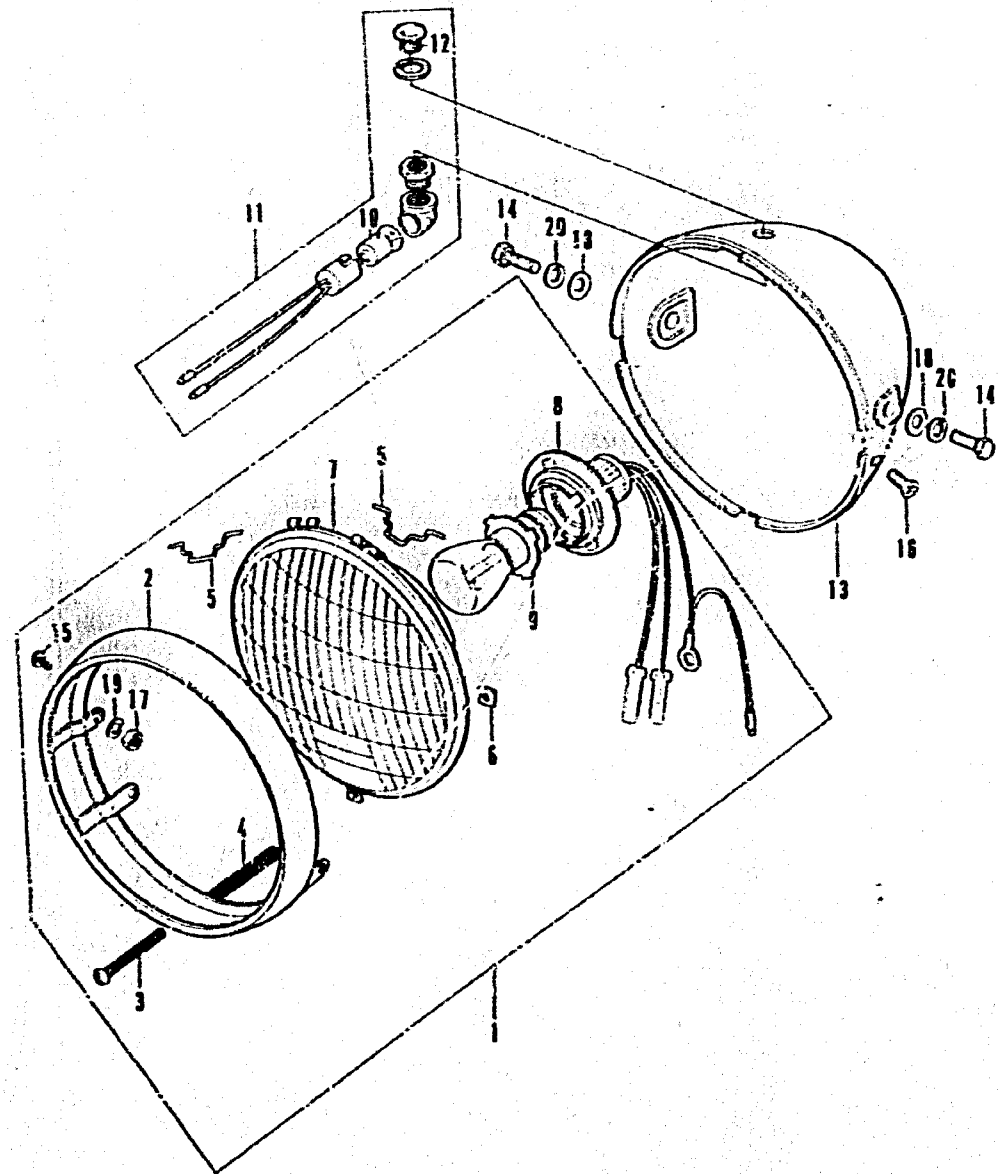

E-18-2 Headlight - Case (DK, DM)

**E 12**

E-18-2 Headlight - Case (DK, DM)

Ref. No.	Part No.	Description	Reqd. No. CB125K5	Serial No.	Area code
1	33100-246-703	HEADLIGHT ASSY. (6V 30/25W)	1		DK, DM
2	33101-246-003	RIM, HEADLIGHT	1		DK, DM
3	33103-246-013	SCREW, HEADLIGHT BEAM ADJUSTING	1		DK, DM
4	33107-246-003	SPRING, HEADLIGHT BEAM ADJUSTING	1		DK, DM
5	33108-246-003	SPRING, UNIT HOLDER	2		DK, DM
6	33117-246-013	NUT, BEAM ADJUSTING (STANLEY)	1		DK, DM
7	33120-246-700	HEADLIGHT UNIT	1		DK, DM
8	33130-246-003	SOCKET, HEADLIGHT	1		DK, DM
9	34901-246-701	BULB, HEADLIGHT (6V 30/25W)	1		DK, DM
10	34902-259-000	BULB, DASH (12V3.4W)	1		DK, DM
11	37550-304-970	LAMP ASSY., BEAM PILOT	1		DK, DM
12	37551-044-670	LENS, BEAM PILOT	1		DK, DM
13	61301-336-680HX	CASE, HEADLIGHT	1		DK, DM
	61301-336-680LX	CASE, HEADLIGHT	1		DK, DM
	61301-336-680MU	CASE, HEADLIGHT	1		DK, DM
14	92000-10020-08	BOLT, HEX., 10X20	2		DK, DM
15	93500-03006-0A	SCREW, PAN, 3X6	1		DK, DM
16	93700-05010-08	SCREW, OVAL, 5X10	2		DK, DM
17	94001-03000-05	NUT, HEX., 3MM	1		DK, DM
18	94101-10000	WASHER, PLAIN, 10MM	2		DK, DM
19	94111-03000	WASHER, SPRING, 3MM	1		DK, DM
20	94111-10000	WASHER, SPRING, 10MM	2		DK, DM