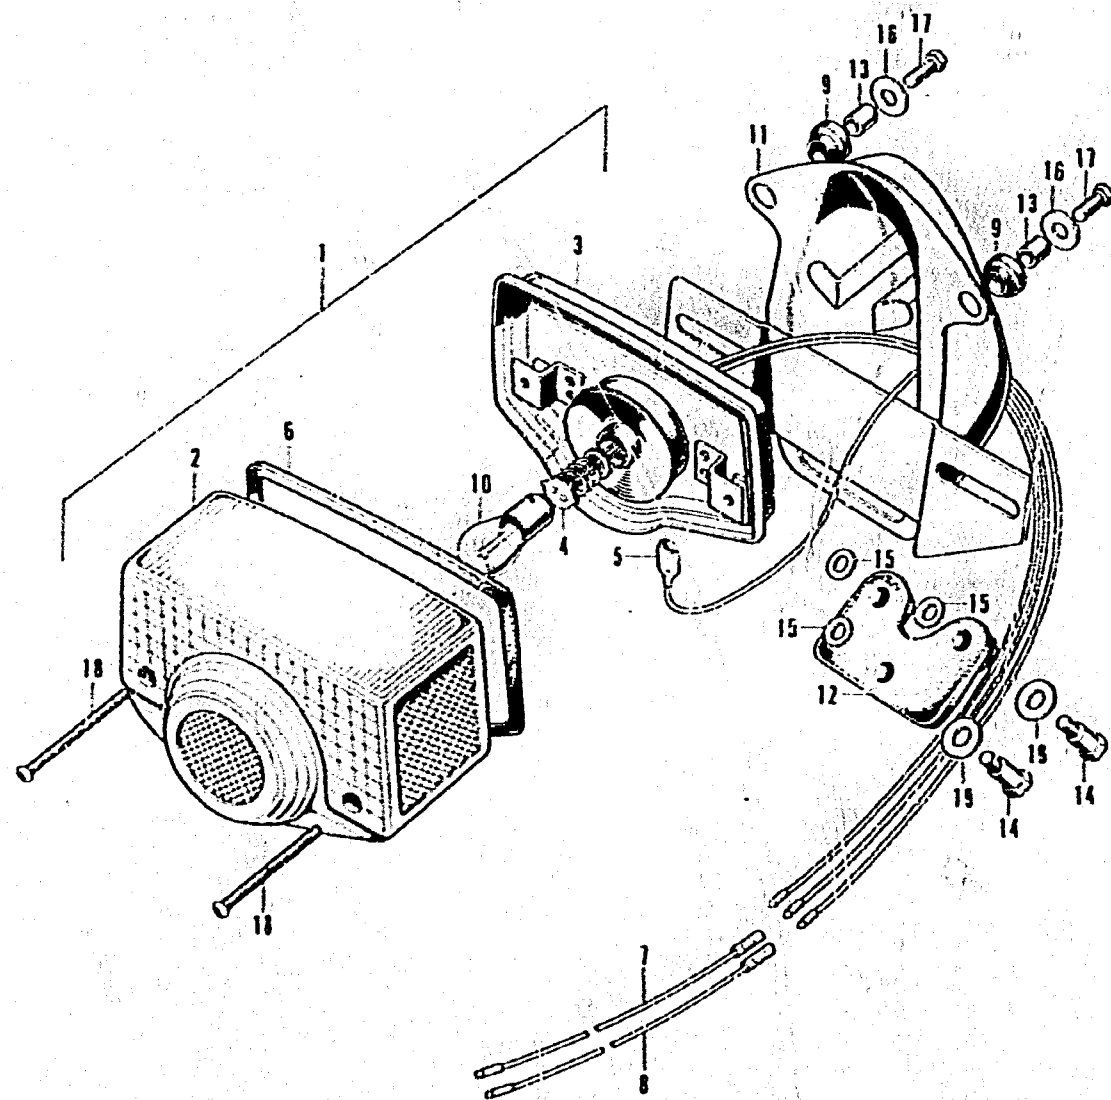

F-20-1 Taillight · Number bracket (DK, DM, ED, F)

**E 16**

F-20-1 Taillight · Number bracket (DK, DM, ED, F)

Ref. No.	Part No.	Description	Reqd. No. CB125K5	Serial No.	Area code
1	33701-304-670	TAILLIGHT UNIT	1	5033340	F, DK, DM
	33701-098-631	TAILLIGHT UNIT (6V21/5W) (STANLEY)	1	5033341	F
	33701-098-632	TAILLIGHT UNIT (6V21/5W) (STANLEY)	1		ED
			1		ED, F
2	33702-077-671	LENS, TAILLIGHT	1	5033340	F, DK, DM
	33702-323-603	LENS, TAILLIGHT 33702-323-604	1	5033341	F
			1		ED
			1		ED, F
3	33703-077-671	BASE, TAILLIGHT	1	5033340	F, DK, DM, ED
	33703-303-003	BASE, TAILLIGHT	1	5033341	F
4	33707-304-000	CORD COMP., TAILLIGHT	1	5033340	F, DK, DM
	33708-077-671	CORD COMP., TAILLIGHT	1	5033341	F
			1		ED
5	33708-304-000	CORD, TAILLIGHT EART.	1		DK, DM, ED, F
6	33709-077-671	PACKING, TAILLIGHT LENS	1		DK, DM, ED, F
7	33710-342-670	CORD, STOP LIGHT	1	5033341	F
8	33711-342-670	SUB CORD, TAILLIGHT	1	5033341	F
9	33719-077-671	PACKING B, TAILLIGHT BASE	2		DK, DM, ED, F
10	34906-041-671	BULB, STOP & TAILLIGHT (6V17.5W STANLEY)	1	5033340	F
	34906-098-931	BULB, STOP & TAILLIGHT (6V21/5W)	1	5033341	F
			1		ED
11	84701-304-6208	BRACKET, NUMBER PLATE	1	5033340	F
	84701-304-0008	BRACKET, NUMBER PLATE	1	5033341	F, DK, DM, ED
12	84702-307-000	SEAT, NUMBER PLATE BRACKET	1		DK, DM, ED, F
13	84706-286-000	COLLAR, NUMBER BRACKET SETTING	2		DK, DM, ED, F
14	90162-233-000	BOLT, RR. FENDER SETTING	3		DK, DM, ED, F
15	90563-304-000	WASHER, NUMBER PLATE MOUNT 94101-06000	3		DK, DM, ED, F
	94101-06000	WASHER, PLAIN, 6MM	3		DK, DM, ED, F
16	90581-310-000	WASHER, PLAIN, 20MM	2		DK, DM, ED, F
17	92000-05020-0A	BOLT, HEX., 5X20	2		DK, DM, ED, F
18	93500-04050-0A	SCREW, PAN, 4X50	2		DK, DM, ED, F
19	94101-08000	WASHER, PLAIN, 8MM	3		DK, DM, ED, F