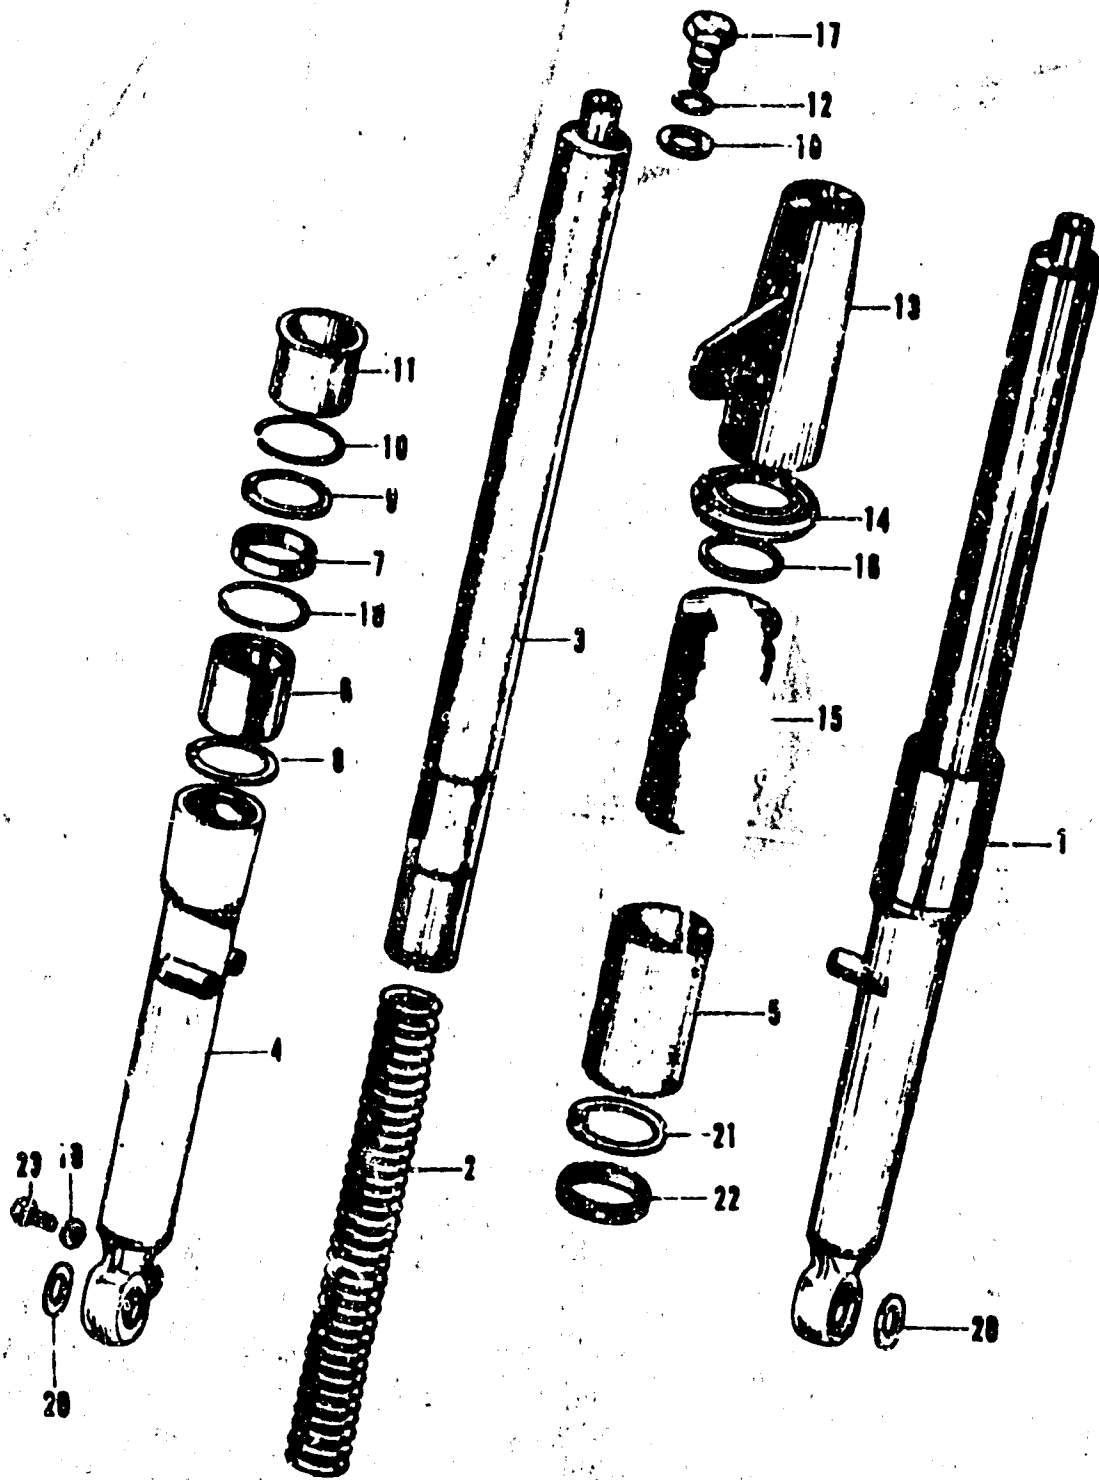

**F-2 Front Cushion (CD125)**

**F-2 Front Cushion (CD125)**

Ref. No.	Part No.	Description	No. Reqd.		Remarks
			CD 125	CD 125A	
1	51400-230-030S	FORK ASSY., right, front.....	1		CD125-1012628-1090364
	51400-230-020	FORK ASSY., right, front.....	1		CD125-1090366
	51500-230-020S	FORK ASSY., left, front.....	1		CD125-1012628-1090364
	51500-250-020	FORK ASSY., left, front.....	1		CD125-1090365
2	51401-230-020	SPRING, front cushion.....	2		
3	51410-230-030	PIPE, front fork.....	2		
4	51420-230-030S	CASE, bottom, right front fork...	1		CD125-1012628-1090364
	51420-230-030	CASE, bottom, right front fork...	1		CD125-1090365
	51520-230-030S	CASE, bottom, left front fork ...	1		CD125-1012628-1090364
	51520-230-030	CASE, bottom, left front fork ...	1		CD125-1090365
5	51423-230-020	COVER, bottom case.....	2		CD125-1090365-1051004
	51423-230-030	COVER, bottom case.....	2		CD125-1051085
6	51442-230-320	PISTON, front fork.....	2		
7	51443-222-000	VALVE, front damper.....	2		
8	51445-216-000	SNAP-RING, fork piston.....	2		
9	51446-222-000	RING, fork valve stopper.....	2		
10	51447-216-000	RING, piston stopper.....	4		
11	51451-216-010	GUIDE, front fork pipe.....	2		
12	51493-273-000	O RING, 8.4x2.4.....	2	2	
12	51602-230-030B	COVER, upper, right front fork... (Black)	1		
	51602-230-030C	COVER, upper, right front fork... (Scarlet)	1		
	51602-230-030Y	COVER, upper, right front fork... (Candy red)	1		
	51602-230-030X	COVER, upper, right front fork... (Candy blue)	1		
	51602-230-030Z	COVER, upper, right front fork... (Non sanding)	1		
	51602-230-620B	COVER, upper, right front fork... (Black) (Used in France)	1		CD125-1029146
	51602-230-620C	COVER, upper, right front fork... (Scarlet) (Used in France)	1		CD125-1029146
	51602-230-620Z	COVER, upper, right front fork... (Non sanding) (Used in France)	1		CD125-1029146
	51602-230-620X	COVER, upper, right front fork... (Candy red) (Used in France)	1		CD125-1029146
	51602-230-620XK	COVER, upper, right front fork... (Candy blue) (Used in France)	1		CD125-1029146