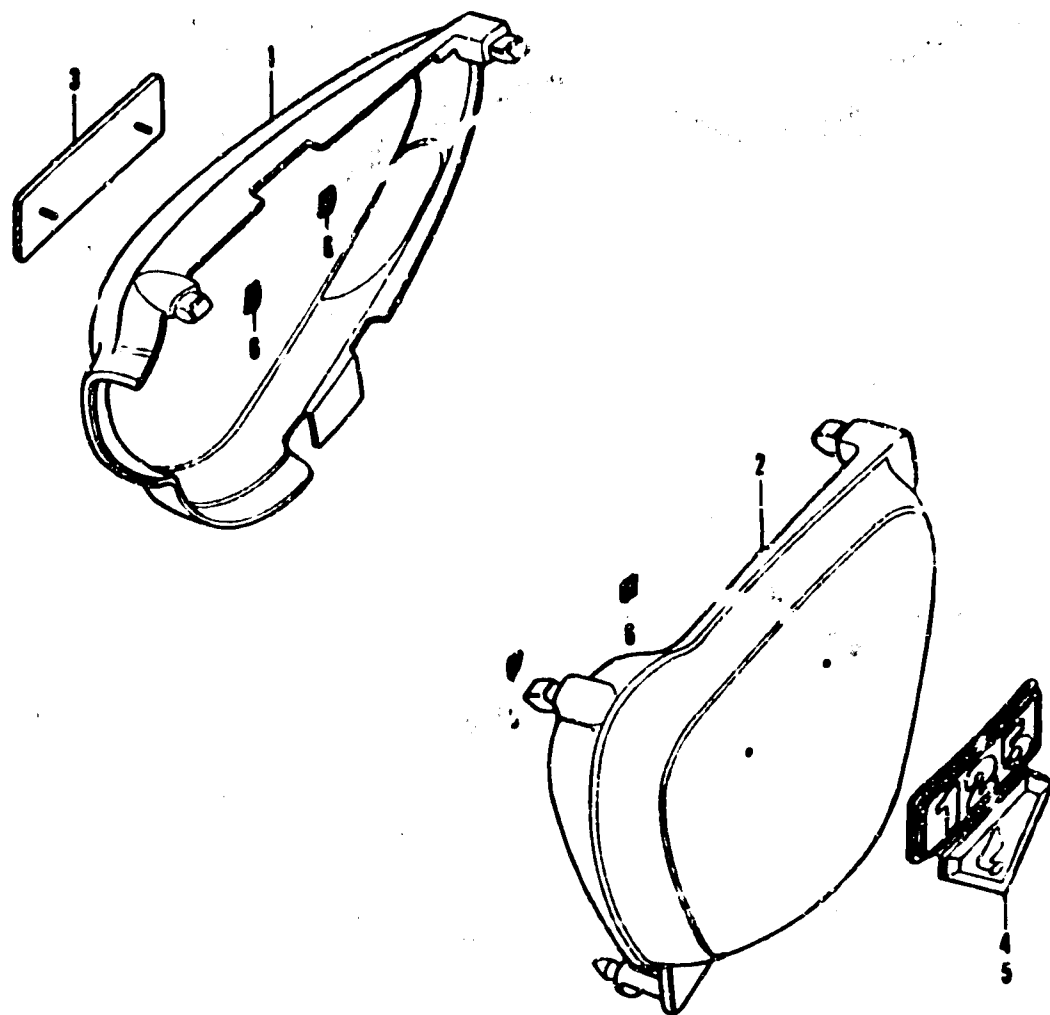

F-9 Side cover

J 10

F-9 Side cover

Ref. No.	Part No.	Description	Engl. No. CC. Cl. 125512551	Serial No.
1	83540-108-761CM	COVER, R. SIDE	1	1
	83540-108-761MJ	COVER, R. SIDE	1	
2	83640-107-781CM	COVER, L. SIDE	1	1
	83640-107-781MJ	COVER, L. SIDE	1	
3	87124-359-700	EMBLEM, R. SIDE COVER		1
	87124-359-671	EMBLEM, R. SIDE COVER		1
4	87125-324-670	EMBLEM, L. SIDE COVER		1
5	87125-359-700	EMBLEM, L. SIDE COVER		1
6	90315-504-000	NUT, SPEED, 3MM	4	4