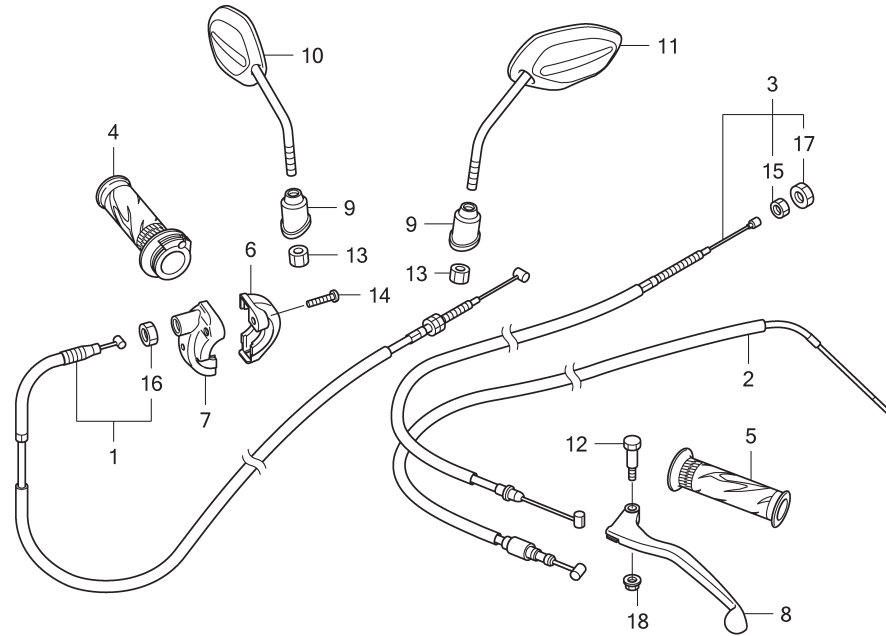

F - 3

Handle Lever / Cable / Mirror

KWC8F0300

Service item	F.R.T.	No.	Part Number	Description	QTY	Notes
1 CABLE, THROTTLE.....	1.0	1	17910-KWC-900	CABLE COMP., THROTTLE	1	
2 CABLE, CHOKE.....	0.7	2	17950-KWC-900	CABLE COMP., CHOKE	1	
3 CABLE, CLUTCH.....	0.8	3	22870-KWC-900	CABLE COMP., CLUTCH	1	
4 GRIP, THROTTLE.....	0.2	4	53140-KWC-900	GRIP COMP., THROTTLE	1	
5 GRIP, HANDLE :LEFT.....	0.1	5	53166-KWC-900	GRIP, L. HANDLE	1	
7 HOUSING, THROTTLE.....	0.6	6	53167-KFM-900	HOUSING, UPPER THROTTLE	1	
8 LEVER, HANDLE :LEFT.....	0.6	7	53168-KFM-900	HOUSING, UNDER THROTTLE	1	
LEVER, HANDLE :BOTH.....	0.7	8	53178-KWC-900	LEVER, L. STEERING HANDLE	1	
		9	88113-KET-900	CAP, LOCK NUT	2	
		10	88110-KWC-900	MIRROR ASSY. R. BACK	1	
		11	88120-KWC-900	MIRROR ASSY. L. BACK	1	
		12	90114-KGH-900	BOLT, HANDLE LEVER PIVOT	1	
		13	90314-KVR-600	NUT, LOCK	2	
		14	93500-05025-0G	SCREW, PAN, 5X25	1	
		15	94002-08000-0S	NUT, HEX., 8MM	1	
		16	94002-10070-0S	NUT, HEX., 10MM	1	
		17	94031-08001	NUT, HEX., 8MM	1	
		18	94050-06001	NUT, FLANGE, 6MM	1	

PC KWCA 03-08