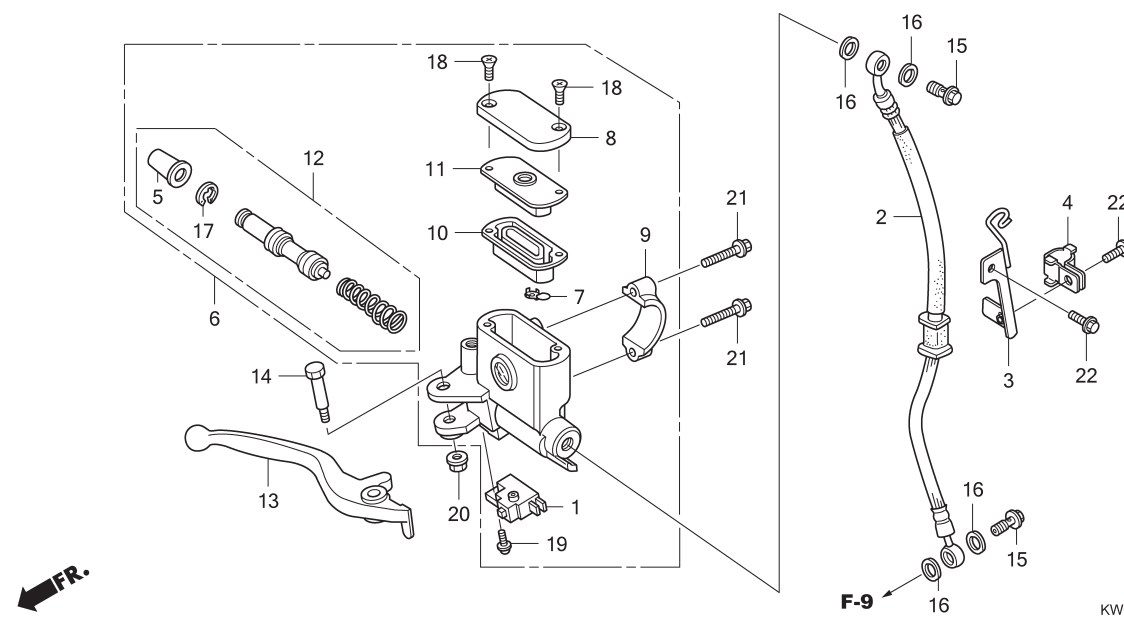

# F - 4

## Fr. Brake Master Cylinder

Service item	F.R.T.	No.	Part Number	Description	QTY	Notes
1 SWITCH, FRONT STOP .....	0.5	1	35340-MA5-672	SWITCH ASSY., FR. STOP	1	
2 HOSE, FRONT BRAKE.....	0.9	2	45126-KWC-900	HOSE COMP., FR. BRAKE	1	
.INCLUDES: Bleed brakes		3	45156-KWC-900	CLAMPER, BRAKE HOSE	1	
		4	45157-KAN-850	CLAMPER B, BRAKE HOSE	1	
6 CYLINDER, FRONT BRAKE MASTER...	0.8	5	45504-410-004	BOOT COMP.	1	
.INCLUDES: Bleed brakes		6	45500-KPH-880	MASTER CYLINDER ASSY., FR.	1	
10 DIAPHRAGM, FRONT BRAKE MASTER CYLINDER .....	0.1	7	45512-MA6-007	PROTECTOR	1	
		8	45513-GW0-911	CAP, MASTER CYLINDER	1	
12 PISTON SET, FRONT BRAKE MASTER	0.8	9	45517-GW0-751	HOLDER, MASTER CYLINDER	1	
.INCLUDES: Bleed brakes		10	45520-GW0-911	DIAPHRAGM	1	
13 LEVER, HANDLE :RIGHT .....	0.1	11	45521-GW0-911	PLATE, DIAPHRAGM	1	
LEVER, HANDLE :BOTH .....	0.7	12	45530-471-832	CYLINDER SET, MASTER	1	
		13	53175-KET-921	LEVER, R. STEERING HANDLE	1	
		14	90114-KGH-900	BOLT, HANDLE LEVER PIVOT	1	
		15	90145-KM3-751	BOLT, OIL, 10X22	2	
		16	90545-300-000	WASHER, OIL BOLT	4	
		17	90651-MA5-672	CIRCLIP	1	
		18	93600-04012-1G	SCREW, FLAT, 4X12	2	
		19	93893-04012-17	SCREW-WASHER, 4X12	1	
		20	94050-06000	NUT, FLANGE, 6MM	1	
		21	95701-06022-07	BOLT, FLANGE, 6X22	2	
		22	96001-06012-07	BOLT, FLANGE, 6X12	2	