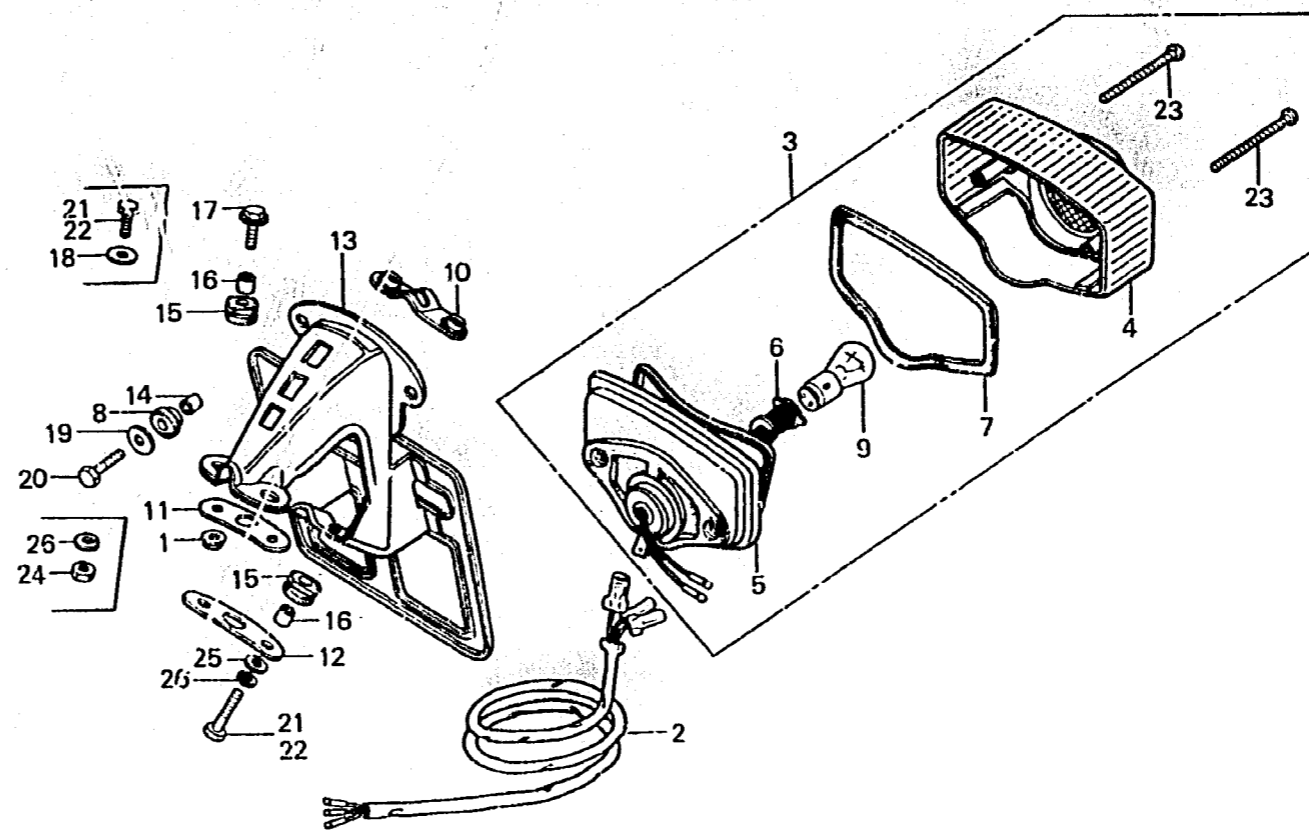

K 14

F-20-1

Taillight (E,ED,F)

B383-53A

Service item	F.R.T.	Ref. No.	Part No.	Description	Reqd. No.			Serial No.	Area code
					XL125	K2	K3 K4		
		18	90525-030-000	WASHER B, HANDLE HOLDER SETTING	2			1220000	E,ED,F
		19	90561-342-000	WASHER, 20MM	2	2		1221311	ED
		20	92000-05020-0A	BOLT, HEX., 5X20	2	2			E,ED,F
		21	92000-06028	BOLT, HEX., 6X20	4			1220001	E,ED,F
		22	92000-06035	BOLT, HEX., 6X35	2	2			E,F
		23	93500-04050-4J	SCREW, PAN, 4X50	2	2			ED
		24	94001-06000	NUT, HEX., 6MM	2			1220000	E,ED,F
		25	94101-06000	WASHER, PLAIN, 6MM	2			1220000	E,ED,F
		26	94111-06000	WASHER, SPRING, 6MM	4			1220000	E,F
					2			1220000	ED
					2			1220001	E,F
						2			E,F