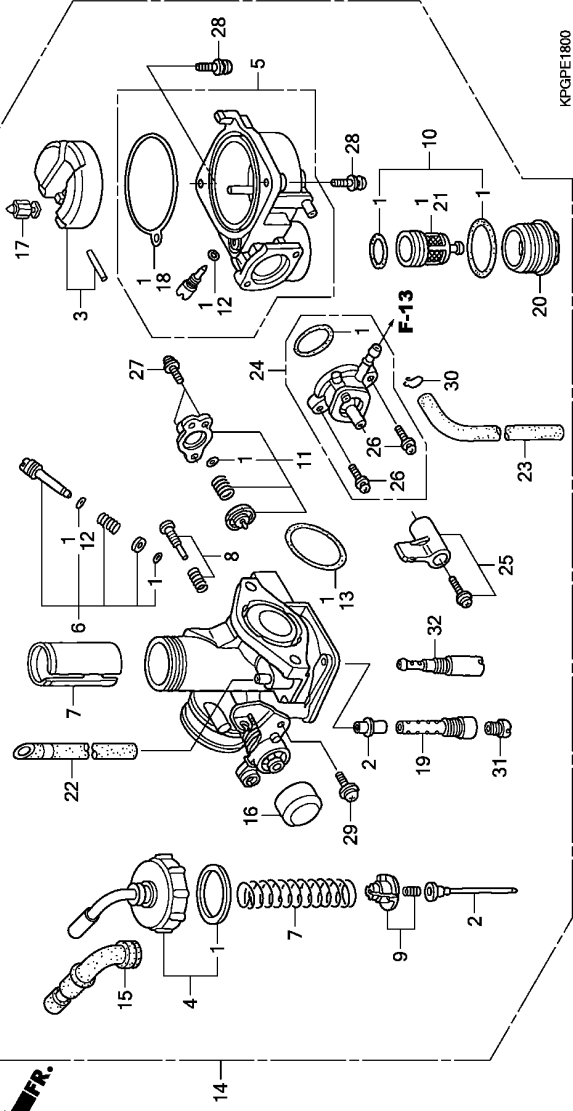

E-18

CARBURETOR

Ref. No.	Part No.	Description	Reqd. QTY				Serial No.	Parts catalogue code
			9	ZN125M	B	J		
26	93892-03012-18	SCREW-WASHER, 3X12	2	2	-	-		
27	93892-04010-18	SCREW-WASHER, 4X10	2	2	-	-		
28	93892-04014-18	SCREW-WASHER, 4X14	2	2	-	-		
29	93892-05010-18	SCREW-WASHER, 5X10	1	1	-	-		
30	95002-02659	CLIP, TUBE(B6.5)	1	1	-	-		
31	99101-KPH-0780	JET, MAIN, #78	1	1	-	-		
32	99103-KPH-0350	JET, SLOW, #35	1	1	-	-		