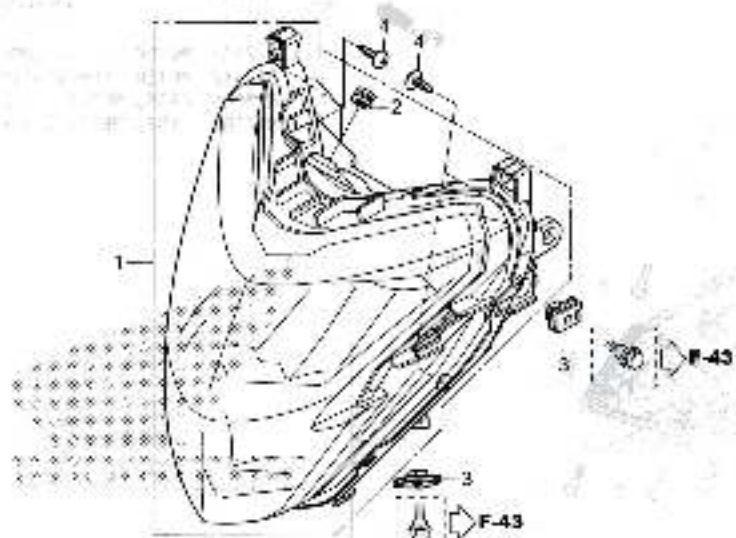

F-1

HEADLIGHT

29

No. Ref.	L.O.N.	(Nomor ref. relatif) Deskripsi	F.R.T.

1	616147	HEADLIGHT UNIT.....	0,6

CATATAN: Tidak termasuk No. Ref. 2

No. Ref.	No. Part	Deskripsi	Jumlah				No. Seri	Kode Parts Catalog
			2016C	2.101	2017C	2018C		
1	33104-K15-920	HEADLIGHT ASSY. SET	1	1	1	1		
2	83545-KCJ-690	RUBBER, SIDE COVER	1	1	1	1		
3	90305-GKB-000	NUT, CLIP, 6MM	4	4	4	4		
4	93903-25220	SCREW, TAPPING, 5X12	4	4	4	4		

3