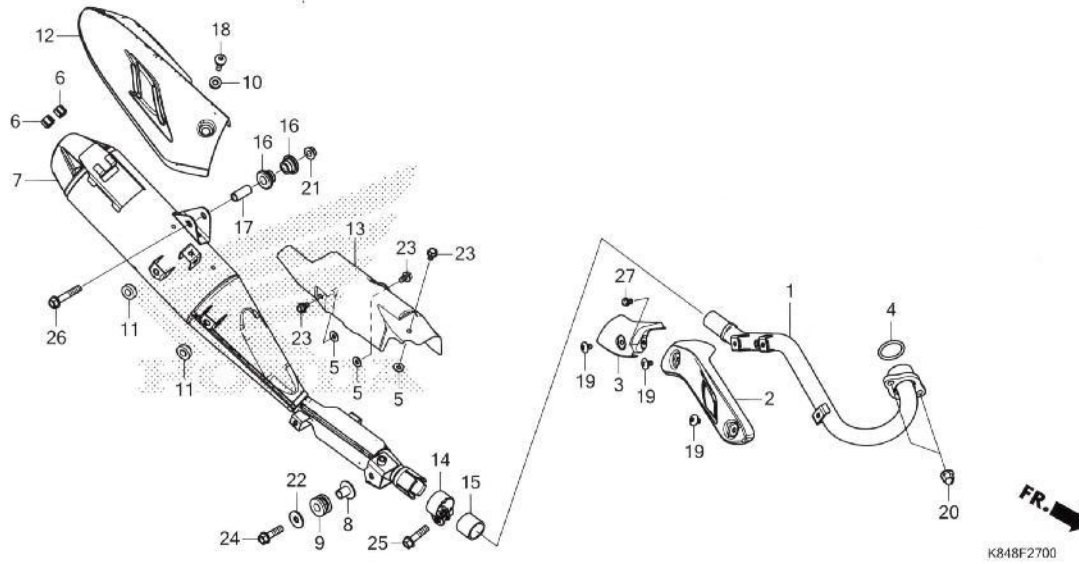

F-27

EXHAUST MUFFLER

No. Ref.	No. Part	Deskripsi	Jumlah CRF150L(CRF150L) 2017(H)	No. Seri	Kode Parts Catalog
26	95701-08045-00	BOLT, FLANGE, 8X45	1		
27	96001-06008-00	BOLT, FLANGE, 6X8	1		

3