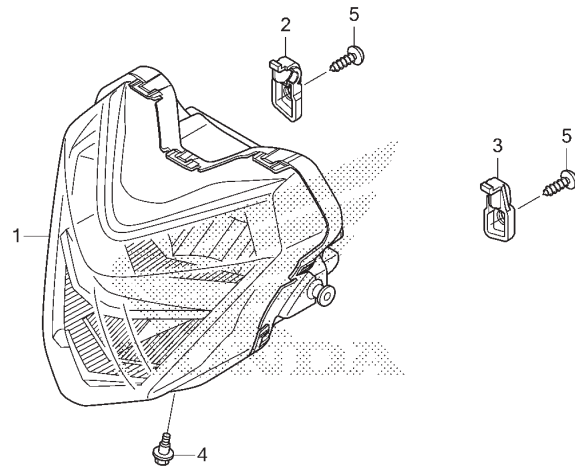

F-1

HEADLIGHT

K56GF0100

No. Ref.	L.O.N.	(Nomor ref. relatif) Deskripsi	F.R.T.
1	6161A7	HEADLIGHT UNIT.....	0,5

No. Ref.	No. Part	Deskripsi	Jumlah <small>SUPRA GTR 150 (FS150F) 2016(G)</small>	No. Seri	Kode Parts Catalog
1	33100-K56-N11	HEADLIGHT ASSY.....	1		
2	33118-K56-N10	BRACKET, R. HEADLIGHT.....	1		
3	33119-K56-N10	BRACKET, L. HEADLIGHT.....	1		
4	90101-KZL-930	BOLT, ADJUSTING.....	1		
5	93903-35310	SCREW, TAPPING, 5X16.....	2		