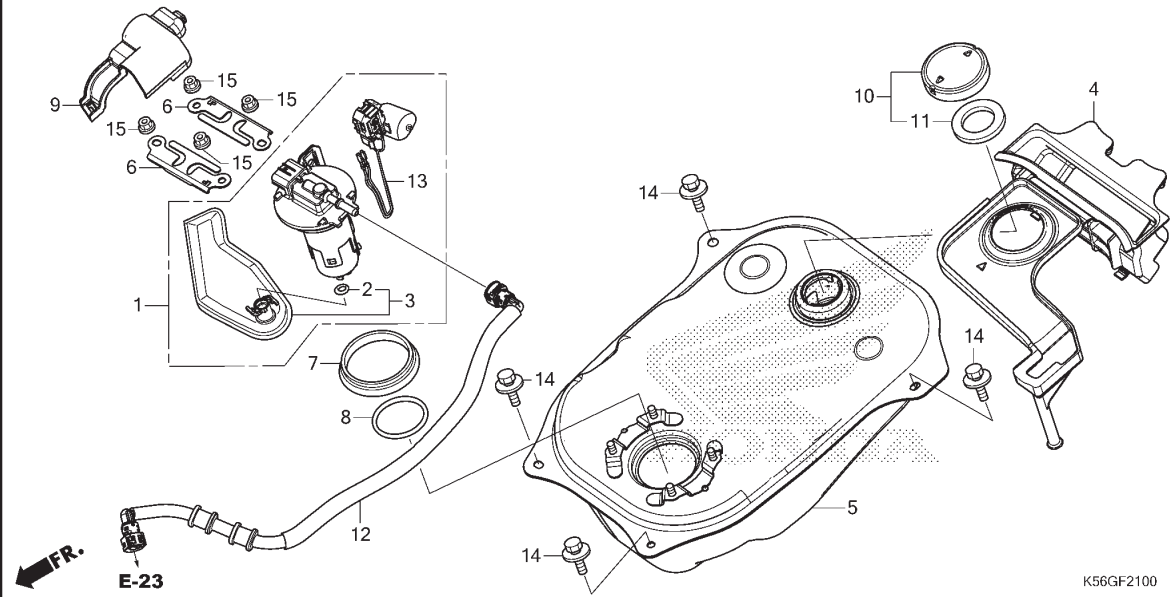

F-21

FUEL TANK

No. Ref.	L.O.N.	(Nomor ref. relatif) Deskripsi	F.R.T.
1		(7,8)	
310120		PUMP ASSY., FUEL.....	0,4
3		(2)	
3101C7		FILTER, FUEL.....	0,3
5		TANK, FUEL.....	1,1
12		HOSE, FUEL FEED.....	0,4
13		FUEL TANK SENDING UNIT.....	0,5

No. Ref.	No. Part	Deskripsi	Jumlah SUPRA GTR 150 (FS150F) 2016(G)	No. Seri	Kode Parts Catalog
1	16700-K56-N11	PUMP ASSY., FUEL.....	1		
2	16706-KVB-S51	O-RING(P7).....	1		
3	16707-KVB-S51	FILTER SET.....	1		
4	17505-K56-N10	TRAY, FUEL.....	1		
5	17510-K56-N10	TANK COMP., FUEL.....	1		
6	17517-GGL-J00	RETAINER, FUEL PUMP.....	2		
7	17518-GHB-601	SEAL, DUST(OHTUKA POLY-TECH)..	1		
	17518-GHB-602	SEAL, DUST (CA).....	1		
	17518-GHB-603	SEAL, DUST (TS).....	1		
8	17572-GHB-601	O-RING, FUEL PUMP(AR).....	1		
	17572-GHB-602	O-RING, FUEL PUMP (IK).....	1		
9	17575-K56-N10	COVER, FUEL PUMP.....	1		
10	17620-KGH-600	CAP, FUEL FILLER.....	1		
11	17631-KEV-900	PACKING, FUEL FILLER CAP.....	1		
12	17650-K56-N01	HOSE COMP., FUEL FEED.....	1		
13	37800-K56-N11	FUEL UNIT.....	1		
14	93404-06012-00	BOLT-WASHER, 6X12.....	4		
15	94050-0600	NUT, FLANGE, 6MM.....	4		