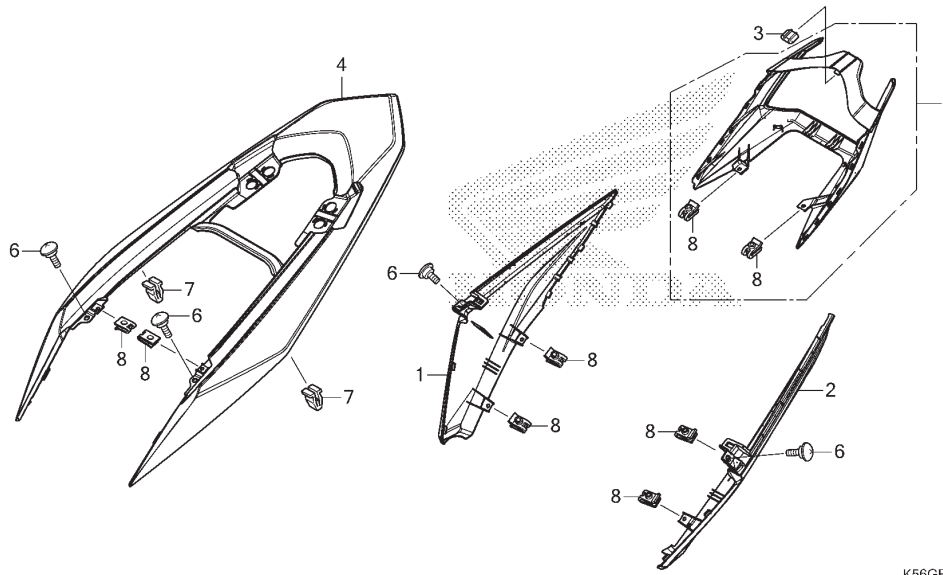

F-23-10

BODY COVER

No. Ref.	L.O.N.	(Nomor ref. relatif) Deskripsi	F.R.T.
1	4131J0	COVER, BODY :RIGHT.....	0,3
2	4131H9	COVER, BODY :LEFT.....	0,3
	4131J1	COVER, BODY :KEDUA-DUANYA.....	0,4
4	4131J2	COVER, BODY :REAR.....	0,3
5	6161G8	COVER, TAILLIGHT.....	0,4
CATATAN: Tidak termasuk No. Ref. 8			

No. Ref.	No. Part	Deskripsi	Jumlah SUPRA GTR 150 (FS150F) 2016(G)	No. Seri	Kode Parts Catalog
1	64480-K56-N10DSM	COVER, R. RR. BODY(WL).....	1		
2	64490-K56-N10DSM	COVER, L. RR. BODY(WL).....	1		
3	77267-KTR-900	RUBBER, COWL.....	1		
4	83510-K56-N10CPR	COVER, TAIL(WL)			
		R342C CANDY PROMINENCE RED	1	-----	IN
		NH341P PEARL FADELESS WHITE	1	-----	IN
		*PB406M*MAT ION BLUE METALLIC	1	-----	3IN
		NH436M			
		MAT GUNPOWDER BLACK METALLIC	1	-----	3IN
5	8352A-K56-N10	COVER, ASSY. TAILLIGHT.....	1		
6	90115-KW7-900	SCREW, VISOR SPECIAL SETTING..	4		
7	90666-SDA-A01	CLIP, SNAP FITTING(PO) (NATURAL)	2		
8	90677-KAN-T00	NUT, CLIP, 5MM.....	8		