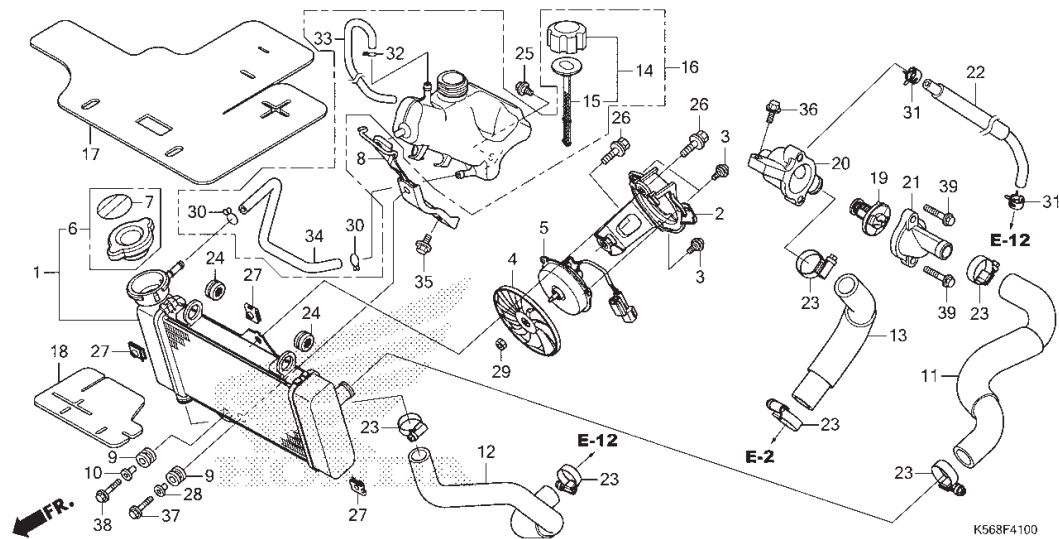

F-41

RADIATOR

No. Ref.	No. Part	Deskripsi	Jumlah SONIC 150R (FS150R) 2015(G)	No. Seri	Kode Parts Catalog
24	61304-415-000	RUBBER, HEADLIGHT CASE MOUNTING	2		
25	90116-KVB-900	BOLT, FLANGE, 6MM	1		
26	90120-KCR-003	BOLT-WASHER, 6X16	2		
27	90201-KPR-901	NUT, CLIP, 6MM	3		
28	90501-GR2-000	COLLAR, 6.2X11	1		
29	94001-03000-0S	NUT, HEX., 3MM	1		
30	95002-02100	CLIP, TUBE(B10)	2		
31	95002-41050-09	CLAMP, TUBE(D10.5)	2		
32	95002-50000	CLIP, TUBE(C9)	1		
33	95005-50490-30	TUBE, 5X490(95005-50001-30M)	1		
34	95005-55320-20	TUBE, 5.3X320(95005-55001-10M)	1		
35	95701-06014-0	BOLT, FLANGE, 6X14	1		
36	95701-06016-00	BOLT, FLANGE, 6X16	1		
37	95701-06022-01	BOLT, FLANGE, 6X22	1		
38	95701-06025-00	BOLT, FLANGE, 6X25	1		
39	96001-06025-00	BOLT, FLANGE, 6X25	2		