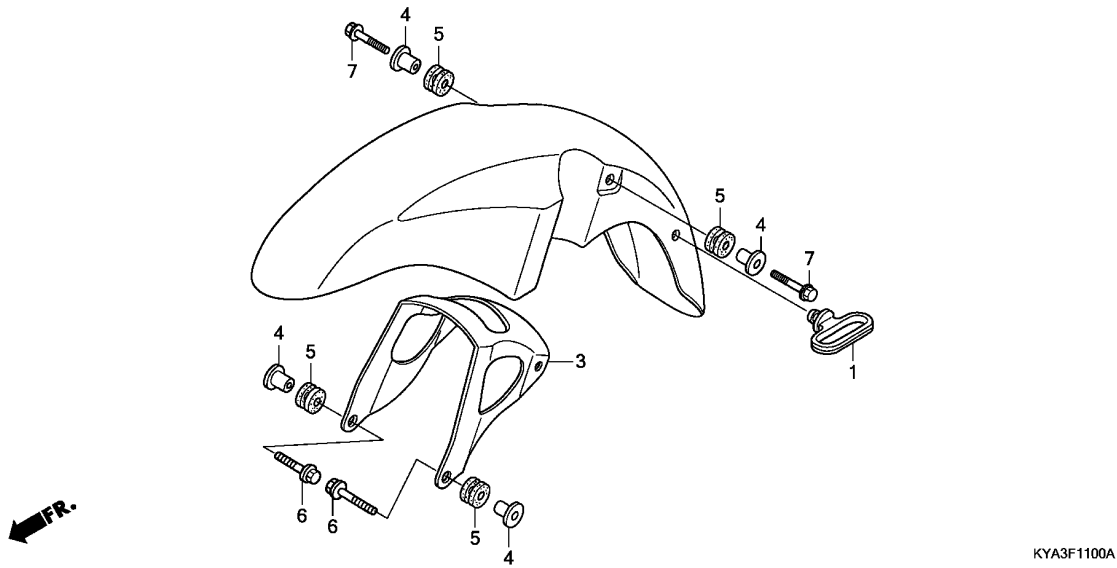

F-11

FRONT FENDER

F 8

Ref. No.	L.O.N.	(Relative ref. Number) Description	F.R.T.
----------	--------	---------------------------------------	--------

NO INFORMATION

Ref. No.	Part No.	Description	Reqd. QTY	Serial No.	Parts catalogue code
			GL150 1WH C		
1	45451-473-000	GUIDE, FR. FENDER CABLE	1		
3	61102-KPN-A00	STAY, FR. FENDER	1		
4	61103-KEJ-660	COLLAR, FR. FENDER MOUNTING -	4		
5	61104-KEJ-660	RUBBER, FR. FENDER MOUNTING -	4		
6	95701-06025-08	BOLT, FLANGE, 6X25	2		
7	96001-06032-02	BOLT, FLANGE, 6X32	2		