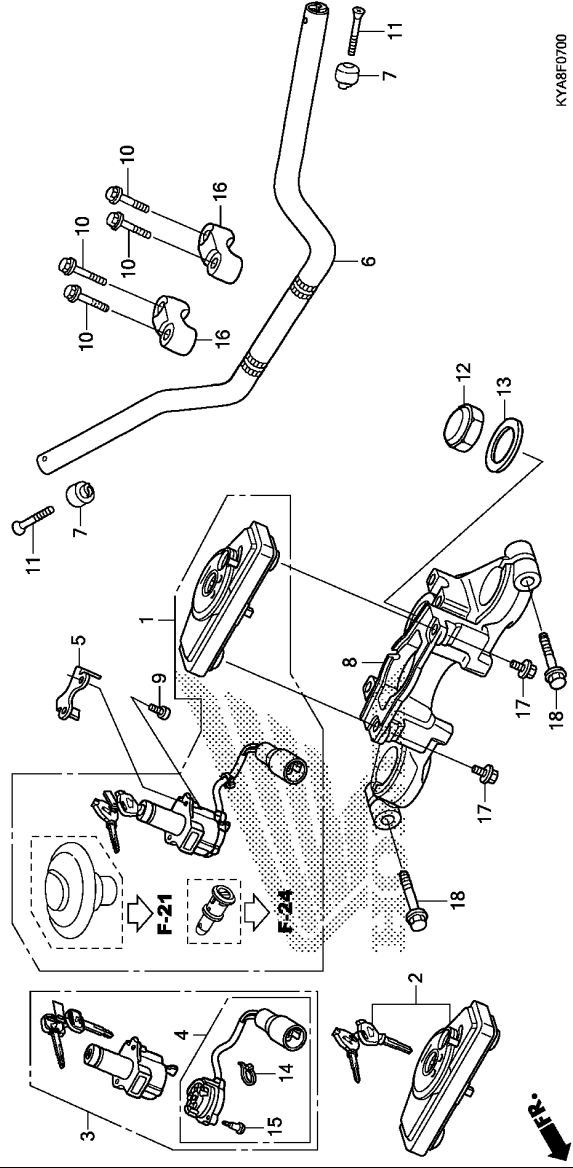

F-7

HANDLE PIPE/TOP BRIDGE

Ref. No.	L.O.N.	(Relative ref. Number)	Description	F.R.T.
1	6151A1		KEY SET .....	0.8
2	6151A2		KEY, SHUTTER .....	0.5
3	615145		-EXCLUDES: Key cutting SWITCH, COMBINATION & LOCK .....	0.5
4	6151C2		BASE, CONTACT .....	0.5
6	810100		PIPE, STEERING HANDLE .....	0.5
8	510110		BRIDGE, FORK TOP .....	0.6

Ref. No.	Part No.	Description	Reqd. QTY				Serial No.	Parts catalogue code
			D	G	J	GL150		
1	35010-KYA-B10	KEY SET .....	1	-	-	-		
	35010-KYA-B90	.....	-	1	1	-		
2	35011-KVX-600	SHUTTER SET, KEY .....	(1)	(1)	(1)	(1)		
3	35100-KYA-601	SWITCH ASSY., COMBINATION & LOCK .....						
4	35101-KYA-601	BASE COMP., CONTACT .....	1	1	1	1		
5	35106-KVX-600	COVER, COMBINATION SWITCH .....	1	1	1	1		
6	53100-KYA-B10	PIPE, STEERING HANDLE .....	1	1	1	1		
7	53105-KYA-600	WEIGHT, STEERING HANDLE .....	2	2	2	2		
8	53230-KYA-600ZA	BRIDGE, FORK TOP .....	1	1	1	1		
		*NH105*...MAT BLACK (#15-#20)						
9	90010-MK5-000	BOLT, SOCKET, 8MM .....	2	2	2	2		
10	90117-KY0-860	BOLT, FLANGE, 6X28 .....	4	4	4	4		
11	90126-KVR-650	SCREW, STEERING HANDLE WEIGHT .....	2	2	2	2		
12	90304-KTT-900	NUT, STEERING STEM .....	1	1	1	1		
13	90503-KTT-900	WASHER, STEERING STEM .....	1	1	1	1		
14	91058-KYA-600	BAND, SELF LOCK .....	1	1	1	1		
15	91059-GFM-901	SCREW, TAPPING, 3X16 .....	3	3	3	3		
16	95014-21201	HOLDER A2, HANDLE PIPE UPPER .....	2	2	2	2		
17	95701-06012-00	BOLT, FLANGE, 6X12 .....	2	2	2	2		
18	95701-08035-07	BOLT, FLANGE, 8X35 .....	2	2	2	2		