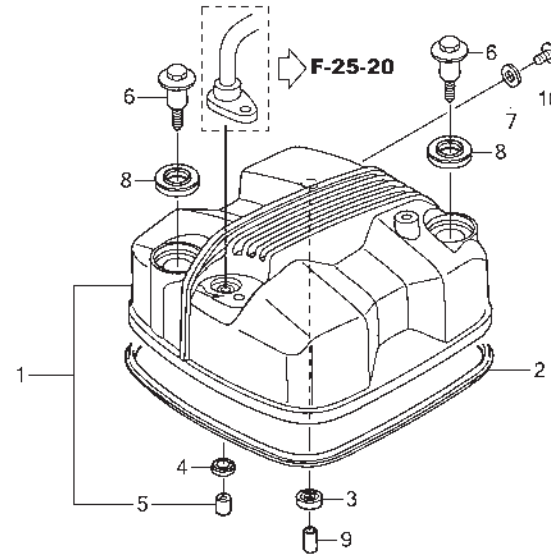

# E - 1 Cylinder Head Cover

FR.

KYE8C0100

Ref (Relative ref. Number) No. Description	F.R.T.	Ref No.	Part No.	Description	QTY	Notes
1 COVER, CYLINDER HEAD.....	0,3	1	12310-KYE-900	COVER COMP., CYLINDER HEAD.....	1	
2 GASKET, CYLINDER HEAD COVER.....	0,3	2	12391-KRM-840	GASKET, HEAD COVER.....	1	
		3	12396-KRM-840	GASKET B, HEAD COVER.....	1	
		4	12397-KWG-600	GASKET C, HEAD COVER.....	1	
		5	12398-KSP-B00	COLLAR, 10MM.....	1	
		6	90003-KFG-000	BOLT, L. CRANKCASE COVER.....	2	
		7	90463-KRM-840	WASHER, SEALING, 6.2X12X1.2.....	1	
		8	90543-MV9-670	RUBBER, MOUNTING.....	2	
		9	90702-KRM-840	DOWEL PIN, 8X14.....	1	
		10	96001-06012-00	BOLT, FLANGE, 6X12.....	1	